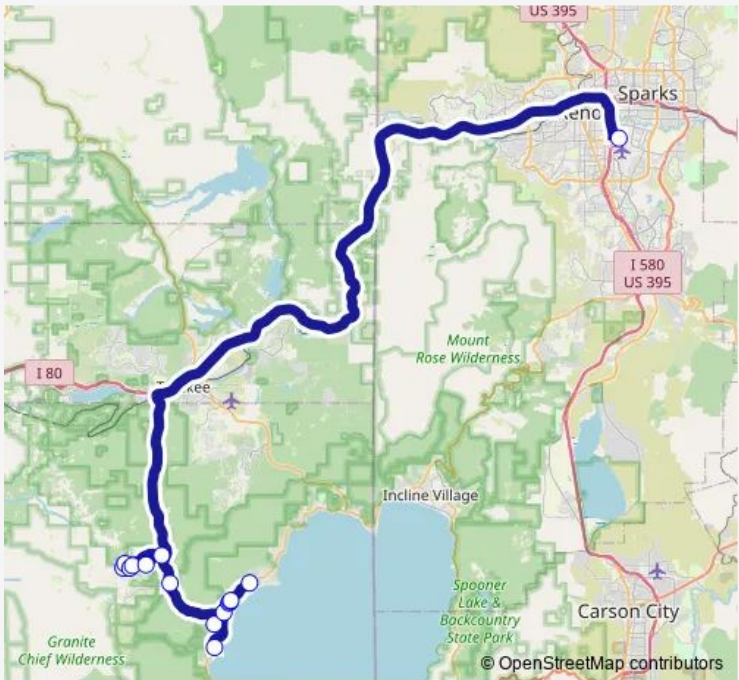

Bus Red Olympic Valley, Tahoe City, West Shore

[Go to website](#)

Direction
 Sunnyside Resort — Reno Tahoe International Airport
 17 stops
[Open route schedule](#)

- Sunnyside Resort
- Granlibakken Resort
- Tahoe City Transit Center - Depart
- Mother Natures Inn
- Pepper Tree Inn
- Inn at Boatworks
- Tamarack Lodge
- River Ranch Restaurant & Lodge Tahoe City
- Palisades Tahoe, Olympic Valley
- Plump Jack-Squaw Valley Inn
- Squaw Valley Lodge
- Olympic Villiage Inn
- Red Wolf Lodge at Squaw Valley
- Christy Inn - Call FOR Pickup
- Everline Resort
- Tavern Inn
- Reno Tahoe International Airport

Route schedule
 Sunnyside Resort — Reno Tahoe International Airport

Monday	06:00-17:00
Tuesday	06:00-17:00
Wednesday	06:00-17:00
Thursday	06:00-17:00
Friday	06:00-17:00
Saturday	06:00-17:00
Sunday	06:00-17:00

Route info
 Direction: Sunnyside Resort
 Stops: 17
 Trip Duration: 1 hour 30 min

■ Red — Olympic Valley, Tahoe City, West Shore **BusMaps**

Direction

Reno Tahoe International Airport — Sunnyside Resort

17 stops

Friday 10:00-24:00

Saturday 10:00-24:00

Sunday 10:00-24:00

Route info

Direction: Reno Tahoe International Airport

Stops: 17

Trip Duration: 1 hour 30 min

Red Bus time schedules and route maps are available in an offline PDF at busmaps.com. Use the busmaps.com website to see live bus times, train schedule or subway schedule, and step-by-step directions for all public transit in Sunnyside-Tahoe City