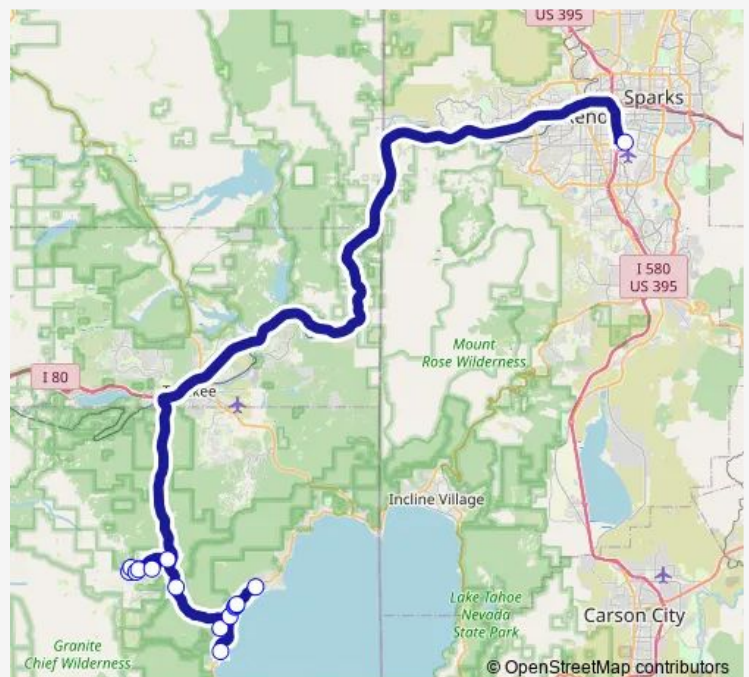

Sunnyside Resort — Reno Tahoe International Airport

Monday 06:00-17:00

Tuesday 06:00-17:00

Wednesday 06:00-17:00

Thursday 06:00-17:00

Friday 06:00-17:00

Saturday 06:00-17:00

Sunday 06:00-17:00

Route info

Direction: Sunnyside Resort

Stops: 17

Trip Duration: 1 hour 30 min

Red — Olympic Valley, Tahoe City, West Shore

Direction

Reno Tahoe International Airport — Sunnyside Resort

17 stops