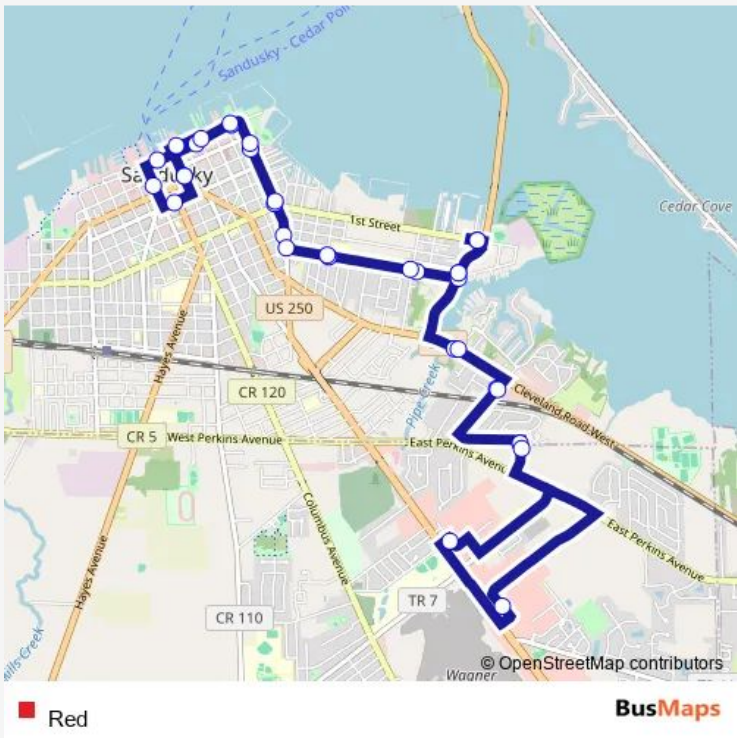

**Direction**  
 Washington & Wayne — Washington & Wayne  
 33 stops  
[Open route schedule](#)

- Washington & Wayne
- Water & Franklin
- Water & Perry
- Meigs & Washington
- Meigs & Monroe
- Sycamore & Neil
- Fifth & Marlboro
- Fifth & Farwell
- First & Cedar Point Drive (CP Dorms)
- Cedar Point Drive & Fifth (Dairy Queen)
- Castaway Bay
- Remington & Rohde
- Pioneer Trail
- Mall (Behind Best Buy)
- Drug Mart
- Pioneer & Fallen Timber
- Remington & Rohde
- Castaway Bay
- Cedar Point Drive & River Ave (CP Express)
- First & Cedar Point Drive (CP Dorms)
- Cedar Point Drive & Fifth (Dairy Queen)

Route schedule  
 Washington & Wayne — Washington & Wayne

Monday	06:00-21:00
Tuesday	06:00-21:00
Wednesday	06:00-21:00
Thursday	06:00-21:00
Friday	06:00-21:00
Saturday	06:00-21:00
Sunday	06:00-21:00

Route info  
 Direction: Washington & Wayne  
 Stops: 33  
 Trip Duration: 1 hour 0 min

Fifth & Farwell

Fifth & Ontario

Sycamore & Scott

Meigs & First

Meigs & Washington

Water & Perry

Water & Franklin

Viewpoint

Columbus & Water

Jackson & Washington

Adams & Columbus

Washington & Wayne

Red Bus time schedules and route maps are available in an offline PDF at [busmaps.com](https://busmaps.com). Use the [busmaps.com](https://busmaps.com) website to see live bus times, train schedule or subway schedule, and step-by-step directions for all public transit in Sandusky