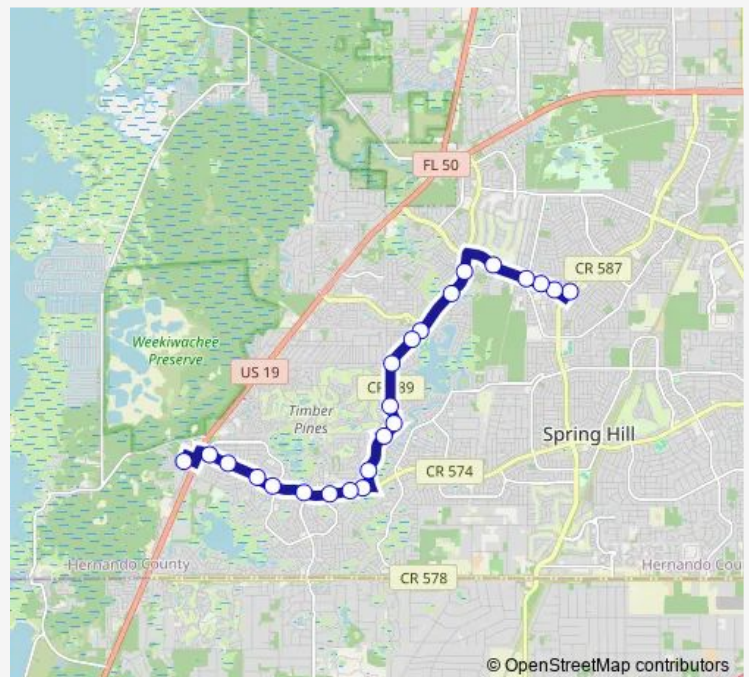

Direction
 Mariner Blvd & Northcliffe Blvd. — US 19 @ Wal-Mart
 23 stops
[Open route schedule](#)

- Mariner Blvd & Northcliffe Blvd.
- Northcliffe Blvd and Central Park Dr.
- Northcliffe Blvd and Opposite Portillo Rd.
- Northcliffe Blvd and Landover Blvd.
- Northcliffe Blvd and Opposite Century Dr.
- Deltona Blvd. and Century Dr.
- Deltona Blvd. and Surfside Cir
- Deltona Blvd. and Philatelic Dr.
- Deltona Blvd. and Orion Rd.
- Deltona Blvd. and Eric St.
- Deltona Blvd. and Joel St
- Deltona Blvd. and Founder Rd
- Deltona Blvd. and Belen Ave
- Deltona Blvd. and Canterbury St.
- Spring Hill Dr & Markham Ave
- Spring Hill Dr & Kass Cir (1)
- Spring Hill Dr & Kass Cir (2)
- Spring Hill Dr & Garret Ave
- Spring Hill Dr & Pinehurst Dr. (1)
- Spring Hill Dr & Treehaven Dr
- Spring Hill Dr & Parker Ave

Route schedule

Mariner Blvd & Northcliffe Blvd. — US 19 @ Wal-Mart

Monday	06:19-17:19
Tuesday	06:19-17:19
Wednesday	06:19-17:19
Thursday	06:19-17:19
Friday	06:19-17:19
Saturday	—
Sunday	—

Route info

Direction: Mariner Blvd & Northcliffe Blvd.

Stops: 23

Trip Duration: 0 hour 21 min

Red

Spring Hill Dr & Pinehurst Dr. (2)

US 19 @ Wal-Mart

Direction

US 19 @ Wal-Mart — Mariner Blvd & Northcliffe Blvd.

34 stops

Sunday —

Route info

Direction: Northcliffe Blvd & Portillo Rd.

Stops: 61

Trip Duration: 1 hour 15 min

US 19 @ Wal-Mart

Nature Coast Commons

US 19 & S. Shore Dr