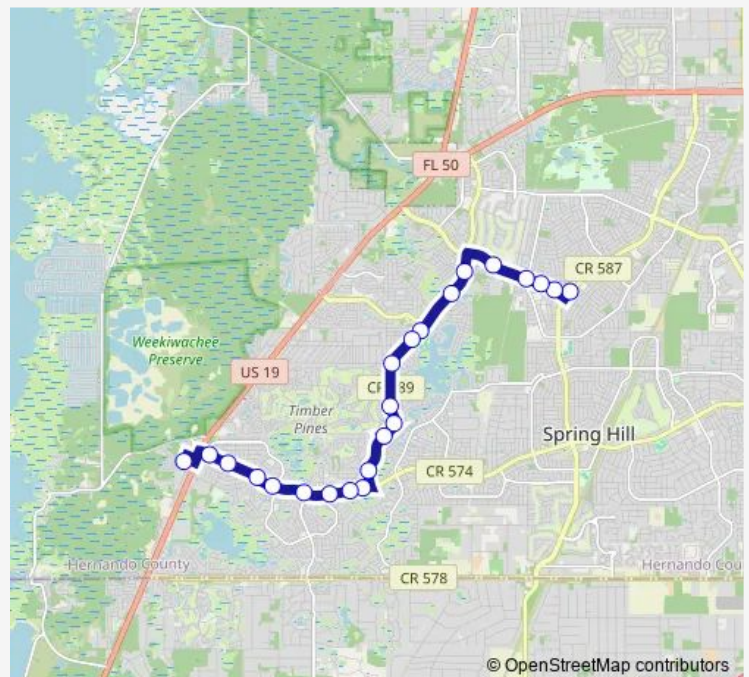

Direction
 Mariner Blvd & Northcliffe Blvd. — US 19 @ Wal-Mart
 23 stops
[Open route schedule](#)

- Mariner Blvd & Northcliffe Blvd.
- Northcliffe Blvd and Central Park Dr.
- Northcliffe Blvd and Opposite Portillo Rd.
- Northcliffe Blvd and Landover Blvd.
- Northcliffe Blvd and Opposite Century Dr.
- Deltona Blvd. and Century Dr.
- Deltona Blvd. and Surfside Cir
- Deltona Blvd. and Philatelic Dr.
- Deltona Blvd. and Orion Rd.
- Deltona Blvd. and Eric St.
- Deltona Blvd. and Joel St
- Deltona Blvd. and Founder Rd
- Deltona Blvd. and Belen Ave
- Deltona Blvd. and Canterbury St.
- Spring Hill Dr & Markham Ave
- Spring Hill Dr & Kass Cir (1)
- Spring Hill Dr & Kass Cir (2)
- Spring Hill Dr & Garret Ave
- Spring Hill Dr & Pinehurst Dr. (1)
- Spring Hill Dr & Treehaven Dr
- Spring Hill Dr & Parker Ave

Route schedule

Mariner Blvd & Northcliffe Blvd. — US 19 @ Wal-Mart

Monday	06:19-17:19
Tuesday	06:19-17:19
Wednesday	06:19-17:19
Thursday	06:19-17:19
Friday	06:19-17:19
Saturday	—
Sunday	—

Route info

Direction: Mariner Blvd & Northcliffe Blvd.

Stops: 23

Trip Duration: 0 hour 21 min

Red

Spring Hill Dr & Pinehurst Dr. (2)

US 19 @ Wal-Mart

Direction

Northcliffe Blvd & Portillo Rd. — Northcliffe Blvd & Portillo Rd.

61 stops

Direction: US 19 @ Wal-Mart

Stops: 34

Trip Duration: 0 hour 39 min

Forest Oaks Blvd & Forest Villas Cir

Forest Oaks Blvd & Andy Pella Dr.

Deltona Blvd & Carthage Rd

Deltona Blvd & Century Dr

Deltona Blvd & Melrose St