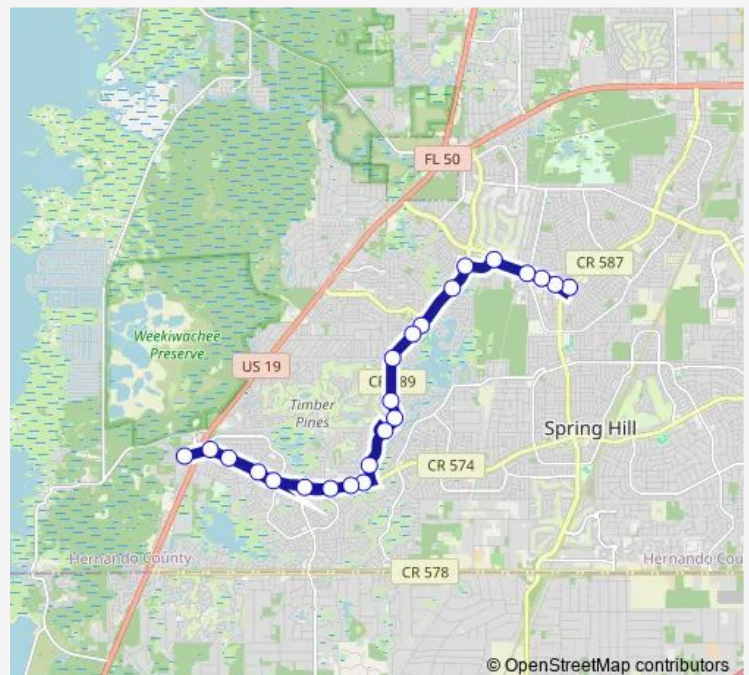

Spring Hill Dr & Kass Cir (2)

Spring Hill Dr & Garret Ave

Spring Hill Dr & Pinehurst Dr. (1)

Spring Hill Dr & Treehaven Dr

Spring Hill Dr & Parker Ave

Route schedule

Mariner Blvd & Northcliffe Blvd. — US 19 @ Wal-Mart

Monday 06:19-17:19

Tuesday 06:19-17:19

Wednesday 06:19-17:19

Thursday 06:19-17:19

Friday 06:19-17:19

Saturday —

Sunday —

Route info

Direction: Mariner Blvd & Northcliffe Blvd.

Stops: 23

Trip Duration: 0 hour 21 min

Red

Spring Hill Dr & Pinehurst Dr. (2)

US 19 @ Wal-Mart

Direction

Lakewood Plaza / Publix — US 19 @ Wal-Mart

Sunday —

Route info

Direction: US 19 @ Wal-Mart

Stops: 35

Trip Duration: 11 hour 8 min

Forest Oaks Blvd & Andy Pella Dr.

Deltona Blvd & Carthage Rd

Deltona Blvd & Century Dr