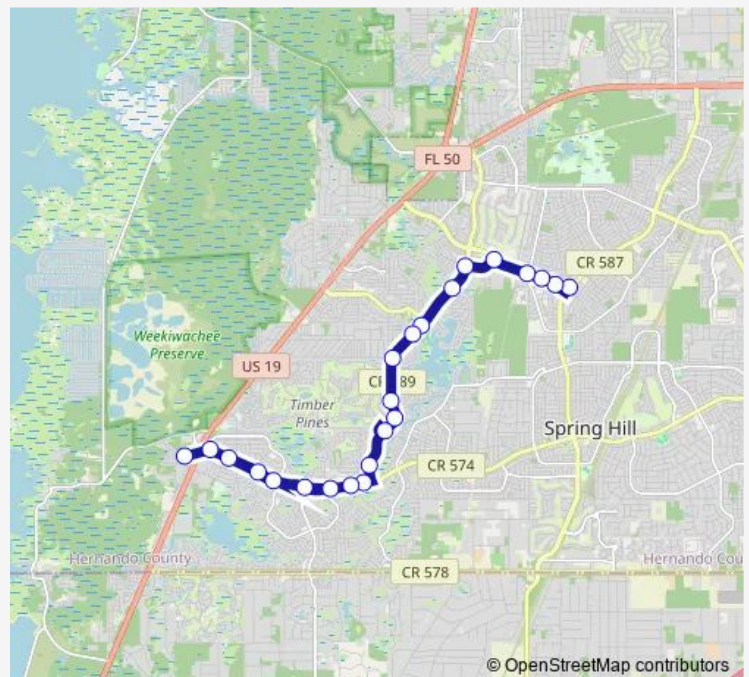

Spring Hill Dr & Kass Cir (2)

Spring Hill Dr & Garret Ave

Spring Hill Dr & Pinehurst Dr. (1)

Spring Hill Dr & Treehaven Dr

Spring Hill Dr & Parker Ave

Route schedule

Mariner Blvd & Northcliffe Blvd. — US 19 @ Wal-Mart

Direction: Mariner Blvd & Northcliffe Blvd.

Stops: 23

Trip Duration: 0 hour 21 min

Red

BusMaps

Spring Hill Dr & Pinehurst Dr. (2)

US 19 @ Wal-Mart

Direction

Route info

Direction: Lakewood Plaza / Publix

Stops: 14

Trip Duration: 0 hour 27 min

Direction

US 19 @ Wal-Mart — Mariner Blvd & Northcliffe Blvd.

34 stops

[Open route schedule](#)

Wednesday 06:37-17:52

Thursday 06:37-17:52

Friday 06:37-17:52

Saturday —

Sunday —

Route info

Direction: US 19 @ Wal-Mart

Stops: 35