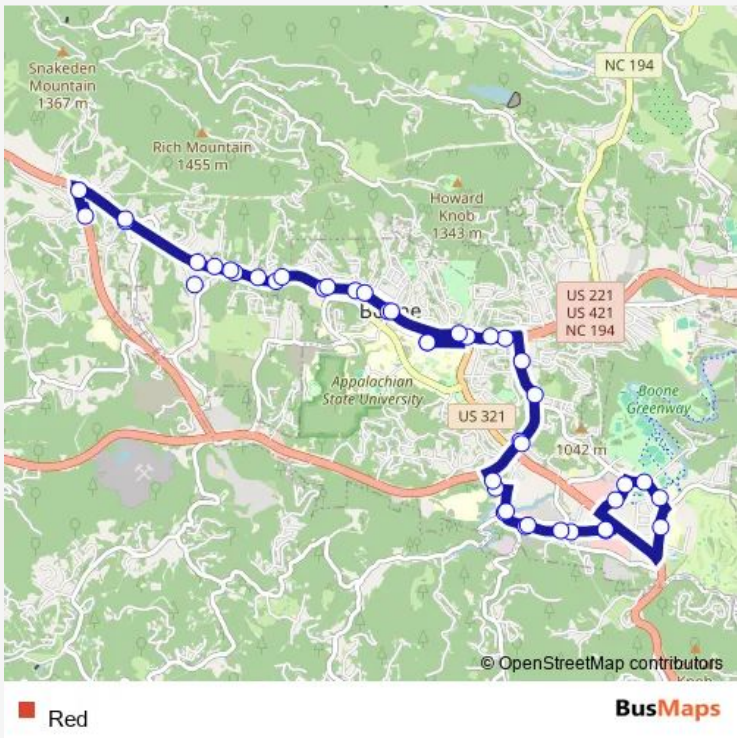

**Direction**  
 Appalcart — George Wilson Rd / Vet Hospital 2  
 43 stops  
[Open route schedule](#)

- Appalcart
- NC 105 Bypass / US 421
- George Wilson Rd / Vet Hospital 1
- Watauga Law Enforcement Center (By Request)
- Oak Grove Rd
- High Country Condos
- Human Services Center
- Ram's Rack
- King St / Depot St
- ASU College St Station
- Dan'l Boone Inn
- King St / Hillside Dr
- ASU Mountain Laurel Hall / NC 105 Ext
- Vet Clinic on Wilson Dr
- Winkler's Meadow
- Watauga Opportunities
- College Place
- Walmart 1
- Watauga Medical Center
- ASU College of Health Sciences
- Parks & Rec

**Route schedule**  
 Appalcart — George Wilson Rd / Vet Hospital 2

Monday	06:35-17:50
Tuesday	06:35-17:50
Wednesday	06:35-17:50
Thursday	06:35-17:50
Friday	06:35-17:50
Saturday	—
Sunday	—

**Route info**  
 Direction: Appalcart  
 Stops: 43  
 Trip Duration: 0 hour 42 min

Boone Heights 1

Boone Heights 2

Walmart 2

Greenway Rd Parking Lot

Greenway Business Park

Greenway Commons

Wilson Dr

NC 105 Ext / Azalea Dr

Beverly Heights Ave

Quail Drive

Kingswood

Earth Fare

ASU College St Station

King St / N Depot St

Watauga County Courthouse

Miller Industries