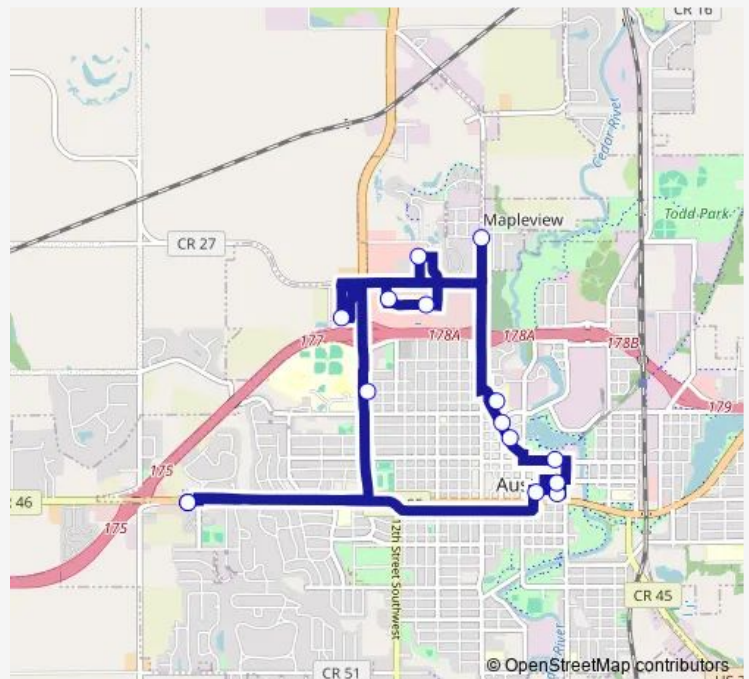

Direction

Smart Transit Office — Smart Transit Office

15 stops

[Open route schedule](#)

Smart Transit Office

Twin Towers

Chauncey

Court Yard

Library

Cedars

Pickett Place

Mayo Heath Systems

Cedar Valley Services

Hy-Vee

Marshall's

Walmart

Aldi Area

Blue Line Flats Bus Shelter

Smart Transit Office

Route schedule

Smart Transit Office — Smart Transit Office

Monday 07:00-20:00

Tuesday 07:00-20:00

Wednesday 07:00-20:00

Thursday 07:00-20:00

Friday 07:00-20:00

Saturday 09:00-14:00

Sunday 13:00-16:00

Route info

Direction: Smart Transit Office

Stops: 15

Trip Duration: 1 hour 0 min