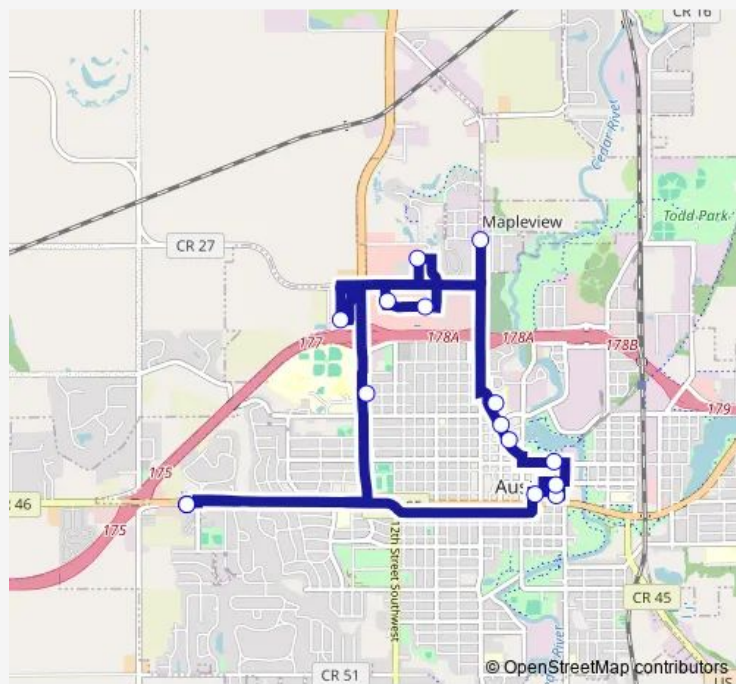

Direction

Smart Transit Office — Smart Transit Office

15 stops

[Open route schedule](#)

Smart Transit Office

Twin Towers

Chauncey

Court Yard

Aldi Area

Blue Line Flats Bus Shelter

Smart Transit Office

Route schedule

Smart Transit Office — Smart Transit Office

Monday 07:00-20:00

Tuesday 07:00-20:00

Wednesday 07:00-20:00

Thursday 07:00-20:00

Friday 07:00-20:00

Saturday 09:00-14:00

Sunday 13:00-16:00

Route info

Direction: Smart Transit Office

Stops: 15

Trip Duration: 1 hour 0 min