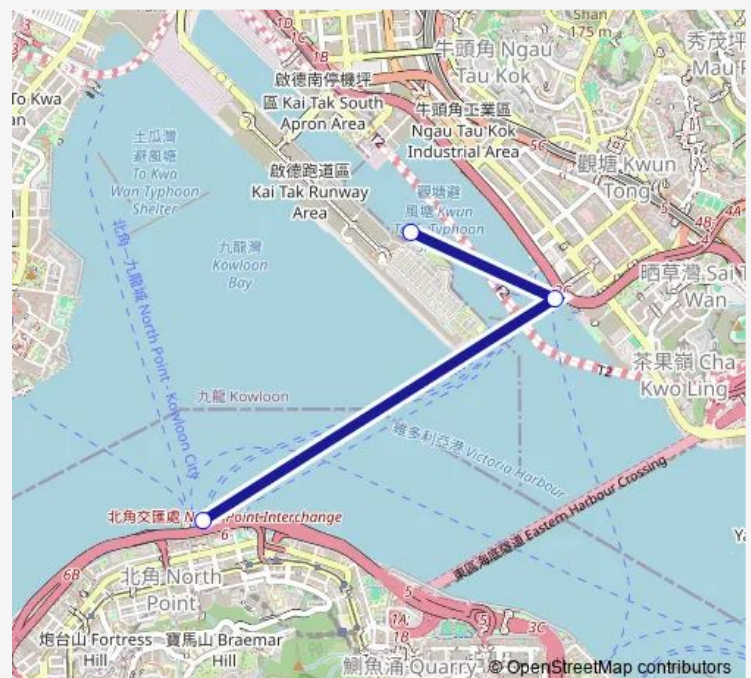

Ferry North Point - KAI Tak

[Go to website](#)

Direction

North Point (East) Ferry Pier (near North Point Promenade) — Runway Park Pier Landing No.1 at Kai Tak Shing Fung Road

3 stops

[Open route schedule](#)

North Point (East) Ferry Pier (near North Point Promenade)

Kwun Tong Ferry Pier at Wing Yip Street|Kwun Tong Ferry Pier at Wing Yip Street (Eastern Berth)

Runway Park Pier Landing No.1 at Kai Tak Shing Fung Road

Route schedule

North Point (East) Ferry Pier (near North Point Promenade) — Runway Park Pier Landing No.1 at Kai Tak Shing Fung Road

Monday	—
Tuesday	—
Wednesday	—
Thursday	—
Friday	—
Saturday	09:00-19:00
Sunday	07:00-19:00

Route info

Direction: North Point (East) Ferry Pier (near North Point Promenade)

Stops: 3

Trip Duration: 0 hour 24 min

■ North Point - KAI Tak

Direction

Runway Park Pier Landing No.1 at Kai Tak Shing Fung Road — North Point (East) Ferry Pier (near North Point Promenade)