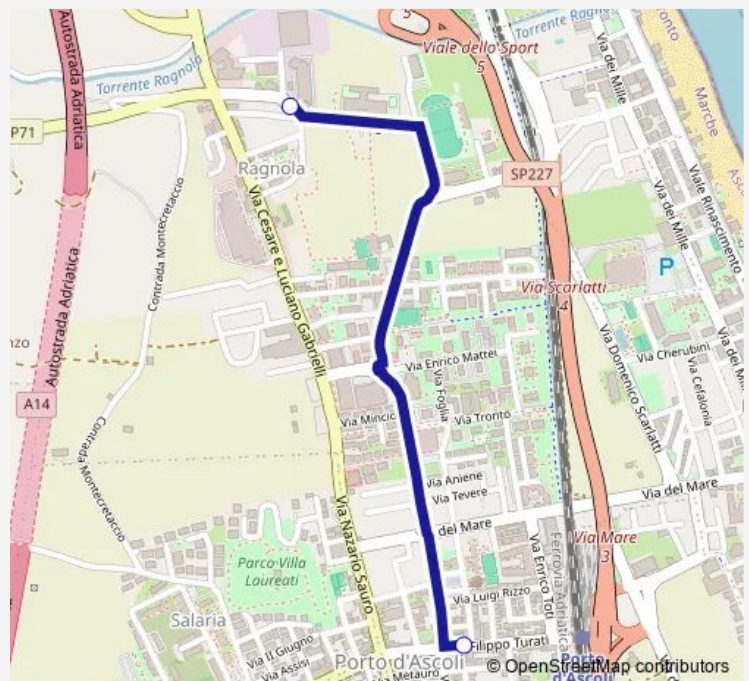

Bus VIA Mamiani-Viale Dello Sport-VIA Turati (Corsa A Vuoto)

[Go to website](#)

Direction

S. Benedetto DEL TR. - VIA Mamiani Depos — Porto D'Ascoli - VIA Turati-BAR Sweet Po

2 stops

[Open route schedule](#)

S. Benedetto DEL TR. - VIA Mamiani Depos

Porto D'Ascoli - VIA Turati-BAR Sweet Po

Route schedule

S. Benedetto DEL TR. - VIA Mamiani Depos — Porto D'Ascoli - VIA Turati-BAR Sweet Po

Monday	—
Tuesday	07:30-08:05
Wednesday	—
Thursday	—
Friday	07:30-08:05
Saturday	—
Sunday	—

Route info

Direction: S. Benedetto DEL TR. - VIA Mamiani Depos

Stops: 2

Trip Duration: 0 hour 5 min

■ VIA Mamiani-Viale Dello Sport-VIA Turati (Corsa A Vuoto)

Bus time schedules and route maps are available in an offline PDF at busmaps.com. Use the busmaps.com website to see live bus times, train schedule or subway schedule, and step-by-step directions for all public transit in San Benedetto del Tronto