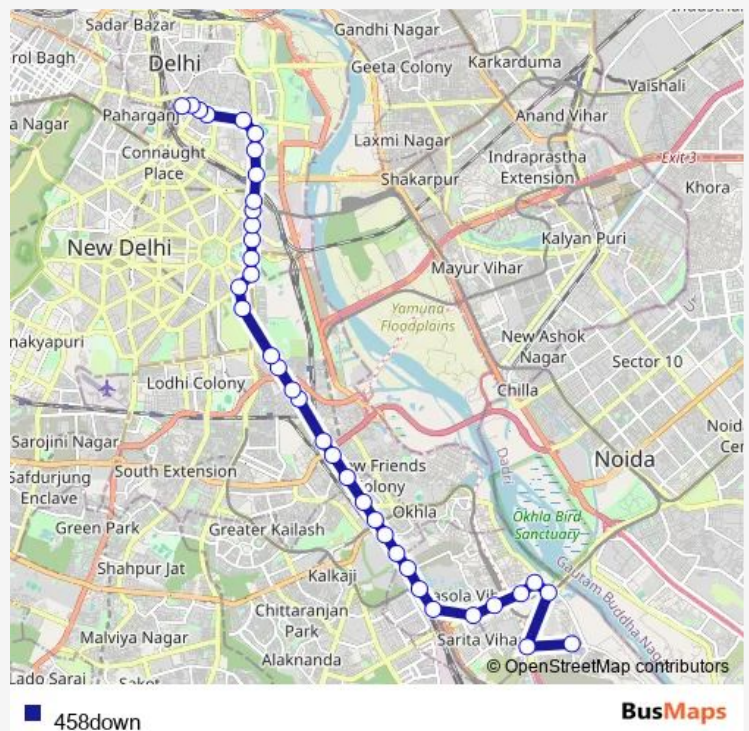

Bus 458down

[Go to website](#)

Direction

Madanpur Khadar JJ Colony — New Delhi Railway Station Gate 2

37 stops

[Open route schedule](#)

Madanpur Khadar JJ Colony

Madanpur Khadar Crossing

Kalindi Kunj Metro Station

Kalindi Kunj

Shaheen Bagh

Jasola Vihar

Sarita Vihar K Block

Apollo Hospital

Harkesh Nagar

Okhla Tank

Crri

Sukhdev Vihar Depot

Kalkaji Xing

Ishwar Nagar

New Friends Colony

Ashram Chowk

Ashram (Hari Nagar)

Bhogal

Bhogal (Jungpura)

Nizamuddin Extension

Police Station Nizamuddin (Dargah)

Route schedule

Madanpur Khadar JJ Colony — New Delhi Railway Station Gate 2

Monday 07:39-20:26

Tuesday 07:39-20:26

Wednesday 07:39-20:26

Thursday 07:39-20:26

Friday 07:39-20:26

Saturday 07:39-20:26

Sunday 07:39-20:26

Route info

Direction: Madanpur Khadar JJ Colony

Stops: 37

Trip Duration: 1 hour 17 min