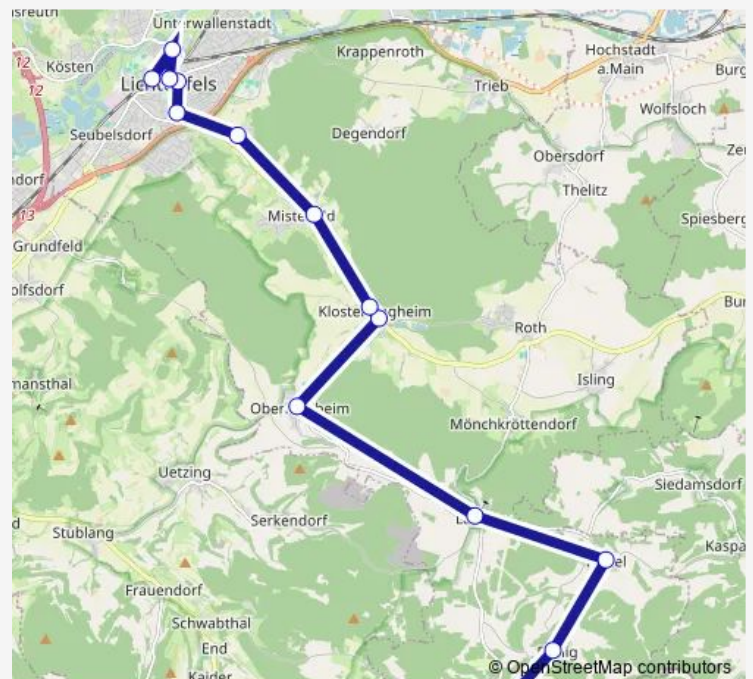

### Direction

Roth (b. Lif) Schule — Köttel

11 stops

[Open route schedule](#)

Roth (b. Lif) Schule

Roth (b. Lif) Mitte

Isling Aussiedlerhof

Isling Kohlbauerplatz/Linde

### Route schedule

Roth (b. Lif) Schule — Köttel

Monday 11:30-12:25

Tuesday 11:30-12:25

Wednesday 11:30-12:25

Thursday 11:30-12:25

Friday 11:30-12:25

Saturday —

### Route info

Direction: Roth (b. Lif) Schule

Stops: 11

Trip Duration: 0 hour 31 min

1214

## Route info

Direction: Bojendorf

Stops: 15

Trip Duration: 0 hour 55 min