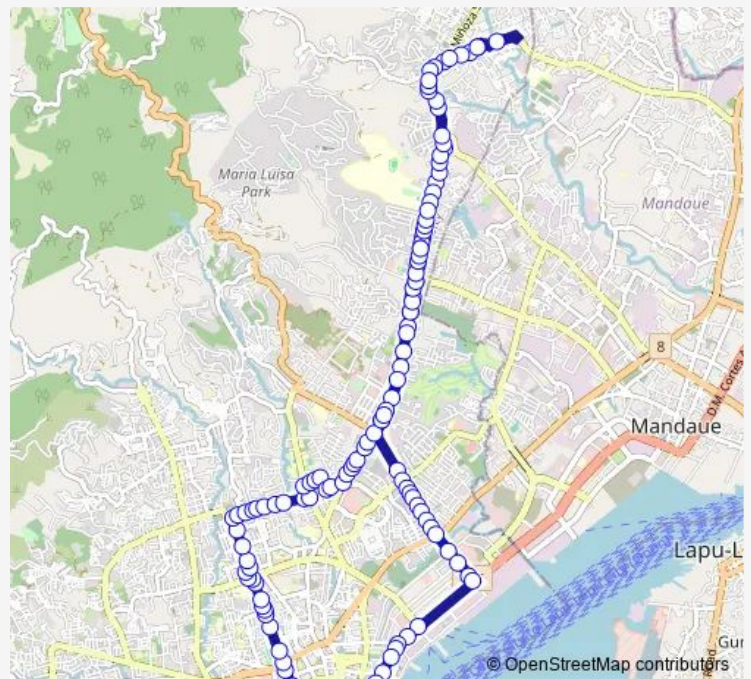

### Route schedule

(nodata)&M. Cuenco Avenue — Hi Way 11&M. Cuenco Avenue

Monday 06:01-23:16

Tuesday 06:01-23:16

Wednesday 06:01-23:16

Thursday 06:01-23:16

Friday 06:01-23:16

Saturday 06:01-23:16

### Route info

Direction: (nodata)&M. Cuenco Avenue

Stops: 124

Trip Duration: 0 hour 51 min

Talamban - SM - via Escario - Gorordo - Plaza

(nodata)&A. Soriano Jr. Avenue

(nodata)&Gov. M. Cuenco Avenue

(nodata)&Gov. M. Cuenco Avenue