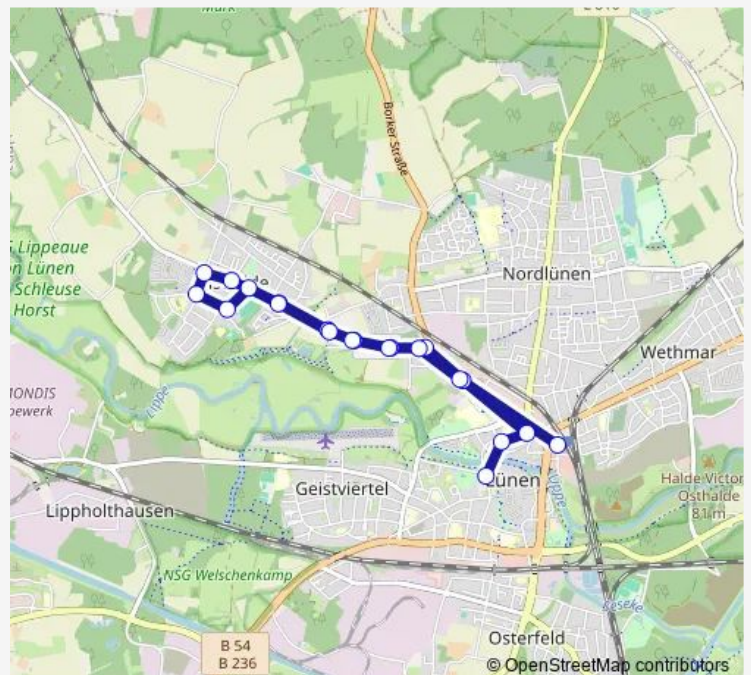

Alstedde, Lippkampstr.

Lünen, Marienhospital

Lünen, ZOB - Hbf Bstg A

Route schedule

Lünen, Bäckerstr. Bstg B — Lünen, ZOB - Hbf Bstg A

Monday —

Tuesday —

Wednesday —

Thursday —

Friday —

Saturday 00:41-03:41

Sunday —

Route info

Direction: Lünen, Bäckerstr. Bstg B

Stops: 21

Trip Duration: 0 hour 22 min

■ N2 — Lünen-Stadtmitte - Alstedde - Lünen, ZOB-Hbf

N2 Bus time schedules and route maps are available in an offline PDF at busmaps.com. Use the busmaps.com website to see live bus times, train schedule or subway schedule, and step-by-step directions for all public transit in Dortmund