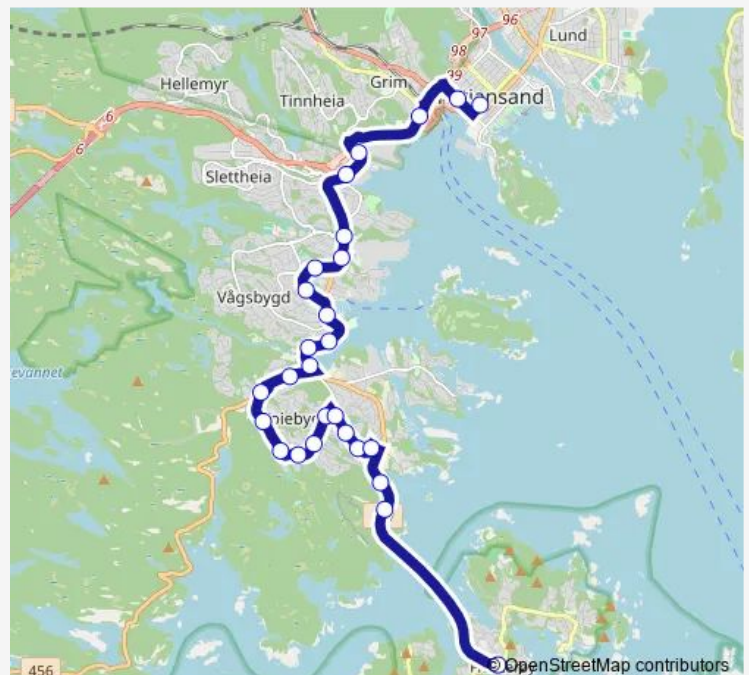

### Direction

undefined — undefined

0 stops

[Open route schedule](#)

### Route schedule

undefined — undefined

Monday	—
Tuesday	—
Wednesday	—
Thursday	—
Friday	25:45 <sup>+1</sup>
Saturday	25:45 <sup>+1</sup>
Sunday	—

### Route info

Direction:

Stops: 0

Trip Duration: — min

■ N2 — Voiebyen - Hånes