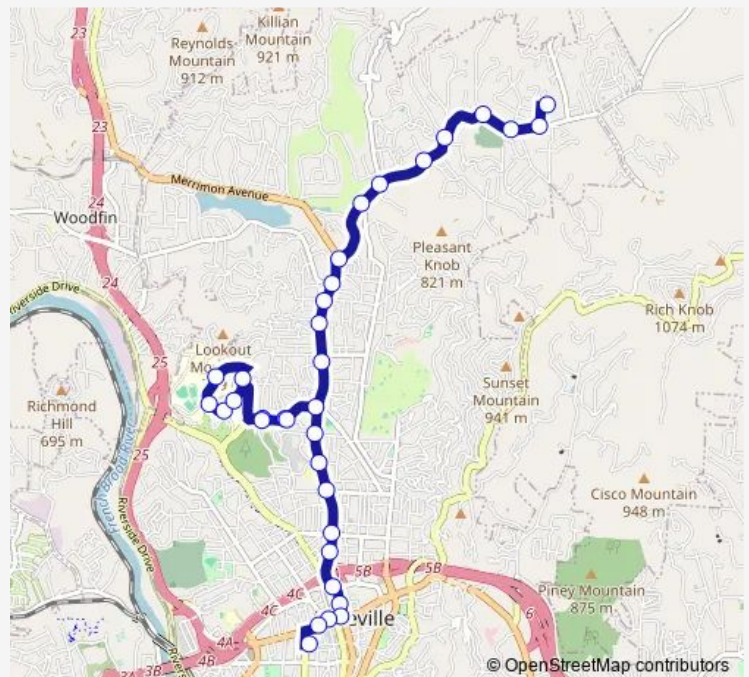

[Go to website](#)

Direction
 Valley Rd at Complete Care — S4 + WE1 (WB) Bay
 34 stops
[Open route schedule](#)

- Valley Rd at Complete Care
- Beaverdam Rd at Valley Rd
- Beaverdam Rd at Faircrest Rd
- Beaverdam Rd at Carter Cove Rd
- Beaverdam Rd at Wild Cherry Rd
- Beaverdam Rd at Killian Rd
- Beaverdam Rd at Elk Mountain Scenic Hwy
- Beaverdam Rd at Kimberly Ave
- Merrimon Ave at Beaverdam Rd
- Merrimon Ave at Lakeshore Rd
- Merrimon Ave at Colonial Pl
- Merrimon Ave at Larchmont Rd
- Merrimon Ave at Edgewood Rd
- W T Weaver Blvd at Merrimon Ave
- W T Weaver Blvd at King St
- W T Weaver Blvd at Barnard Ave
- UNC Asheville at Edgewood Rd
- UNC Asheville at Sherrill Center
- UNC Asheville at Governors Hall
- UNC Asheville at Brown Hall
- UNC Asheville at Zeis Hall

Route schedule

Valley Rd at Complete Care — S4 + WE1 (WB) Bay

Monday	06:57-20:57
Tuesday	06:57-20:57
Wednesday	06:57-20:57
Thursday	06:57-20:57
Friday	06:57-20:57
Saturday	07:57-20:57
Sunday	08:57-17:57

Route info

Direction: Valley Rd at Complete Care

Stops: 34

Trip Duration: 0 hour 25 min

■ N2 — North 2

W T Weaver Blvd at Barnard Ave

W T Weaver Blvd at King St

Merrimon Ave at Coleman Ave

Merrimon Ave at Spears Ave

Merrimon Ave at Hillside St

Merrimon Ave at E Chestnut St

Merrimon Ave at Whole Foods

Broadway St at Woodfin St

Broadway St at Walnut St

College St at Broadway St

College St at Haywood St