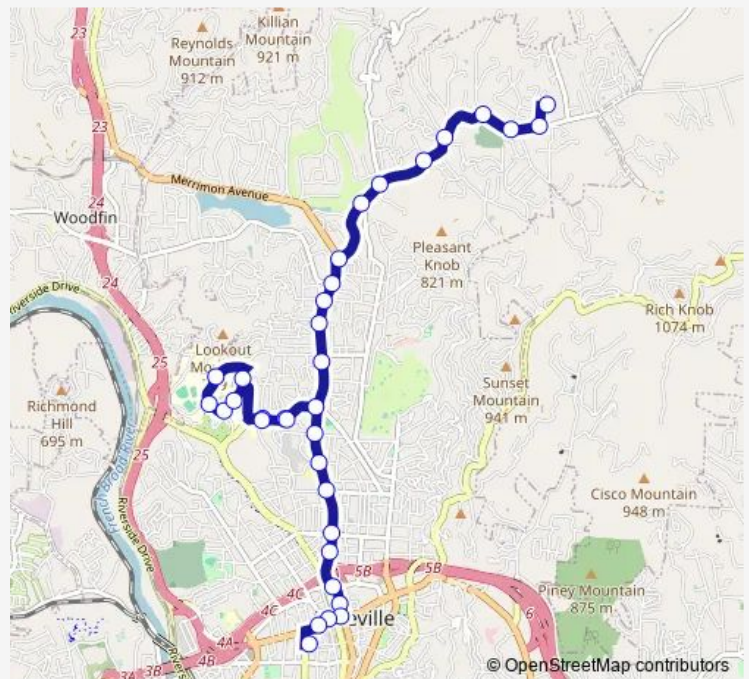

[Go to website](#)

Direction
 Valley Rd at Complete Care — S4 + WE1 (WB) Bay
 34 stops
[Open route schedule](#)

- Valley Rd at Complete Care
- Beaverdam Rd at Valley Rd
- Beaverdam Rd at Faircrest Rd
- Beaverdam Rd at Carter Cove Rd
- Beaverdam Rd at Wild Cherry Rd
- Beaverdam Rd at Killian Rd
- Beaverdam Rd at Elk Mountain Scenic Hwy
- Beaverdam Rd at Kimberly Ave
- Merrimon Ave at Beaverdam Rd
- Merrimon Ave at Lakeshore Rd
- Merrimon Ave at Colonial Pl
- Merrimon Ave at Larchmont Rd
- Merrimon Ave at Edgewood Rd
- W T Weaver Blvd at Merrimon Ave
- W T Weaver Blvd at King St
- W T Weaver Blvd at Barnard Ave
- UNC Asheville at Edgewood Rd
- UNC Asheville at Sherrill Center
- UNC Asheville at Governors Hall
- UNC Asheville at Brown Hall
- UNC Asheville at Zeis Hall

Route schedule

Valley Rd at Complete Care — S4 + WE1 (WB) Bay

Monday	06:57-20:57
Tuesday	06:57-20:57
Wednesday	06:57-20:57
Thursday	06:57-20:57
Friday	06:57-20:57
Saturday	07:57-20:57
Sunday	08:57-17:57

Route info

Direction: Valley Rd at Complete Care
 Stops: 34
 Trip Duration: 0 hour 25 min

■ N2 — North 2

W T Weaver Blvd at Barnard Ave

W T Weaver Blvd at King St

Merrimon Ave at Coleman Ave

Merrimon Ave at Spears Ave

Route info

Direction: N1 + N2 Bay

Stops: 34

Trip Duration: 0 hour 27 min

Merrimon Ave at Ottari Rd

Beaverdam Rd at Merrimon Ave

Beaverdam Rd at Kimberly Ave

Beaverdam Rd at Elk Mountain Scenic Hwy