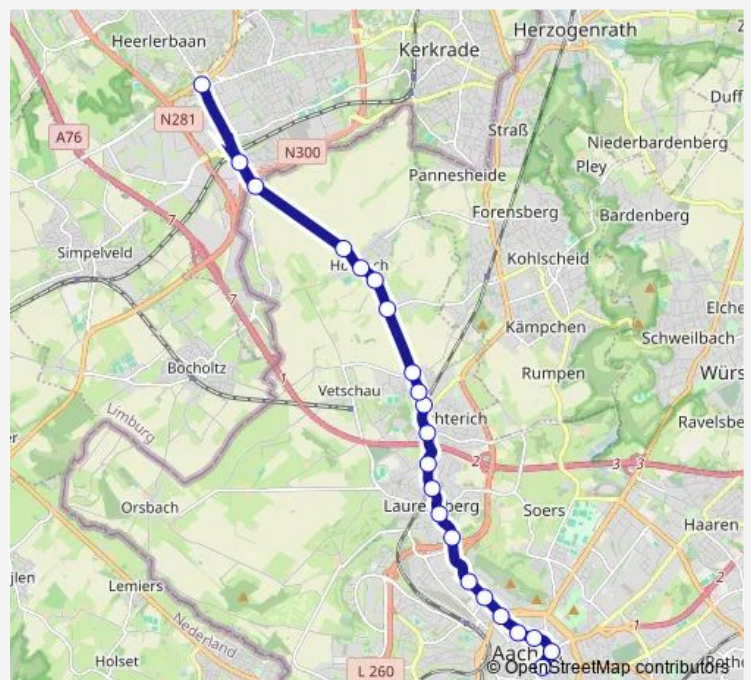

Aachen, Richterich Schönauer Friede

**Route schedule**

Aachen, Eisenbrunnen — Aachen, Richterich Schönauer Friede

Monday —

Tuesday —

Wednesday —

Thursday —

Friday —

Saturday 03:30

Sunday 03:30

**Route info**

Direction: Aachen, Eisenbrunnen

Stops: 15

Trip Duration: 0 hour 14 min

## Direction

Aachen, Elisenbrunnen — Kerkrade, Parkstad Stadion

22 stops

[Open route schedule](#)

Aachen, Elisenbrunnen

Aachen, Bushof

Aachen, Minoritenstraße

Aachen, Driescher Gässchen (Rwth Aachen)

## Route info

Direction: Aachen, Elisenbrunnen

Stops: 22

Trip Duration: 0 hour 24 min