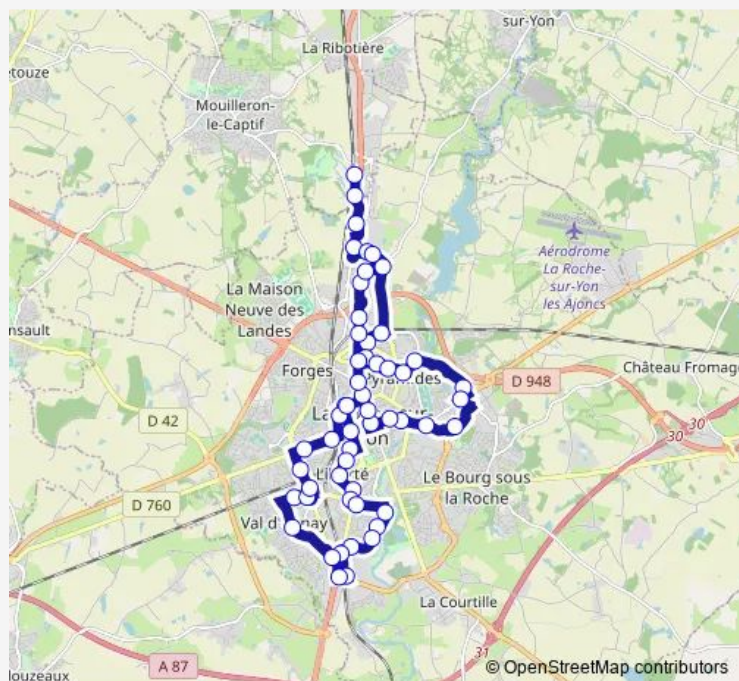

### Route schedule

Vendespace — Cinéville

Monday	—
Tuesday	—
Wednesday	—
Thursday	21:30-01:10 <sup>+1</sup>
Friday	21:30-01:10 <sup>+1</sup>
Saturday	21:30-01:10 <sup>+1</sup>
Sunday	—

### Route info

Direction: Vendespace

Stops: 54

Trip Duration: 0 hour 59 min

■ N2 — Ligne de nuit 2

Montessori

Vendée

Gluard

Jaulnières

Hôpital Sud

Mazurelle

Tournefou

Denant

Birotheau

Coty

Turgot