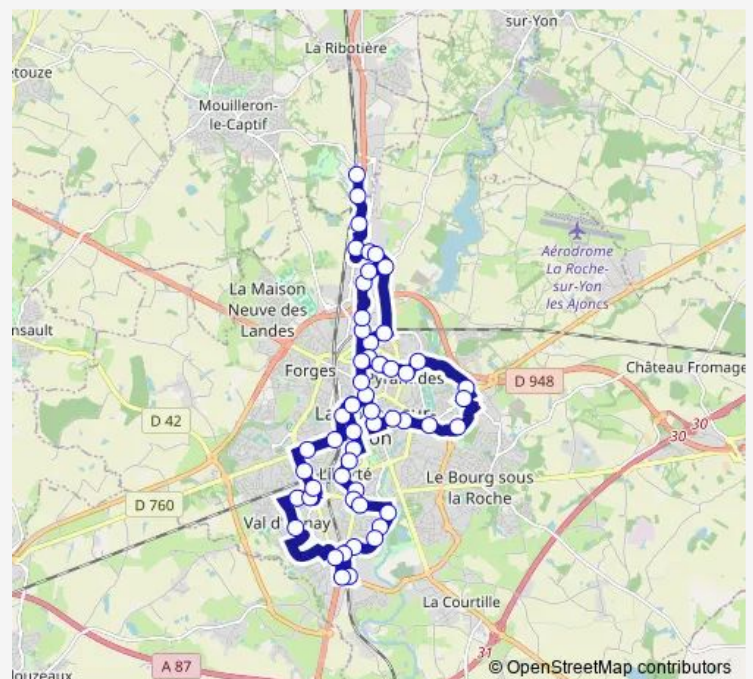

Halles Résistance

Napoléon Ibis Sacré

Foch

Route schedule

Vendespace — Cinéville

Monday	—
Tuesday	—
Wednesday	—
Thursday	21:30-01:10 ⁺¹
Friday	21:30-01:10 ⁺¹
Saturday	21:30-01:10 ⁺¹
Sunday	—

Route info

Direction: Vendespace

Stops: 54

Trip Duration: 0 hour 59 min

■ N2 — Ligne de nuit 2

BusMaps

Montessori

Vendée

Gluard

Curie