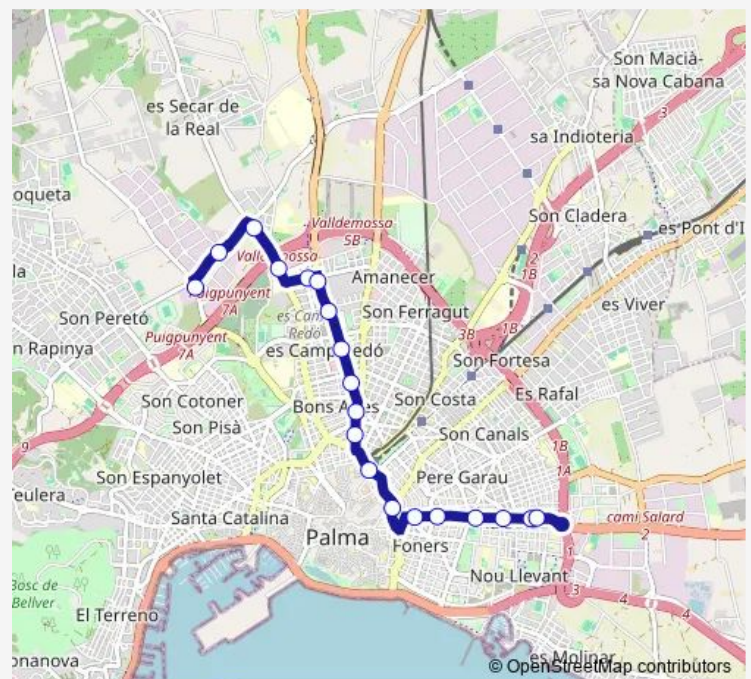

### Route schedule

1001-Can Valero - Zona comercial — 825-Manacor - Can Blau

Monday —

Tuesday —

Wednesday —

Thursday —

Friday 23:43

Saturday 23:43

### Route info

Direction: 1001-Can Valero - Zona comercial

Stops: 19

Trip Duration: 0 hour 32 min

N2 — Can Blau - Can Valero