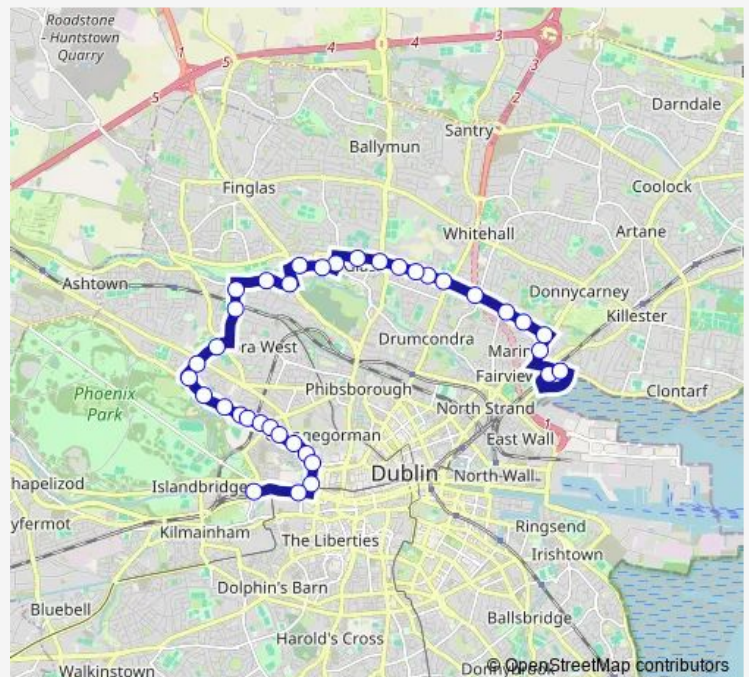

Saturday 05:25-24:00

Sunday 07:25-24:00

Route info

Direction: Clontarf Road Station

Stops: 36

Trip Duration: 0 hour 47 min

N2 — Clontarf Station - Heuston Train Stn

Croaghpatrick Road

Aughrim Court

Manor Street

Stoneybatter

Blackhall Place

Victoria Quay

Heuston Station

**Direction**

Heuston Train Stn — Clontarf Road Station

36 stops

[Open route schedule](#)

Heuston Train Stn

Sarsfield Quay

Blackhall Place

Stoneybatter

Manor Street

Prussia Street

## Route info

Direction: Heuston Train Stn

Stops: 36

Trip Duration: 0 hour 48 min

Griffith Lawns

Walnut Rise

Clare Road

Drumcondra Road