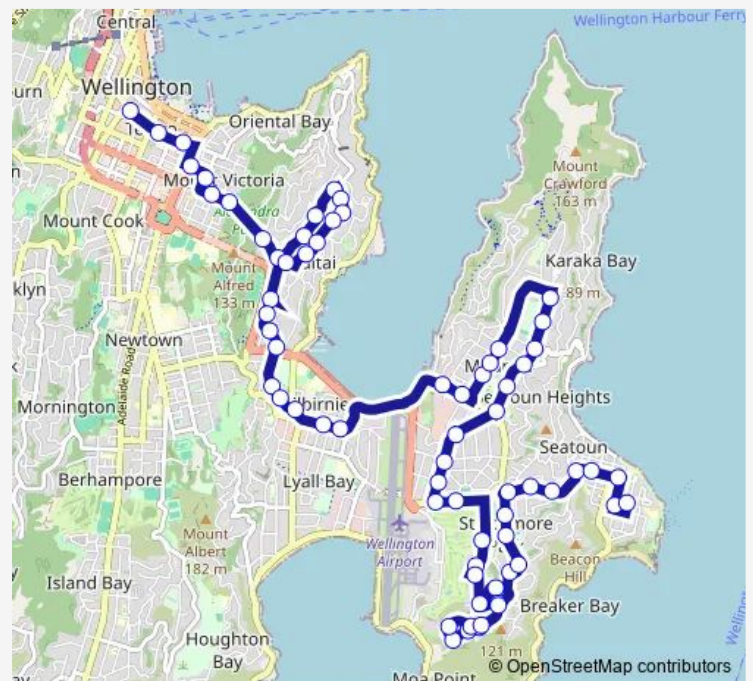

Courtenay Place at Courtenay Central

Courtenay Place - Stop C

Elizabeth Street (near 7)

Brougham Street (near 51)

Pirie Street at Porritt Avenue (near 77)

Pirie Street at Bus Tunnel

Waitoa Road at Bus Tunnel

Waipapa Road (near 101)

Hataitai - Stop E

Moxham Avenue at Raupo Street (near 87)

Kilbirnie School - Moxham Avenue

Route schedule

Manners Street at Cuba Street - Stop B — Seatoun - Hector Street

Monday	—
Tuesday	—
Wednesday	01:00-03:00
Thursday	—
Friday	—
Saturday	01:00-03:00
Sunday	01:00-03:00

Route info

Direction: Manners Street at Cuba Street - Stop B

Stops: 68

Trip Duration: 0 hour 40 min

■ N2 — After Midnight (Wellington - Miramar - Strathmore Park - Seatoun) **BusMaps**

Kupe Street at Hamilton Road

Hamilton Road at Wellington Road (near 115)

Wellington Regional Aquatic Centre

Kilbirnie Library - Kilbirnie Crescent

Kilbirnie - Stop A

Rongotai Road (near 119)

Rongotai Road at Troy Street

Miramar Avenue at Tauhinu Road