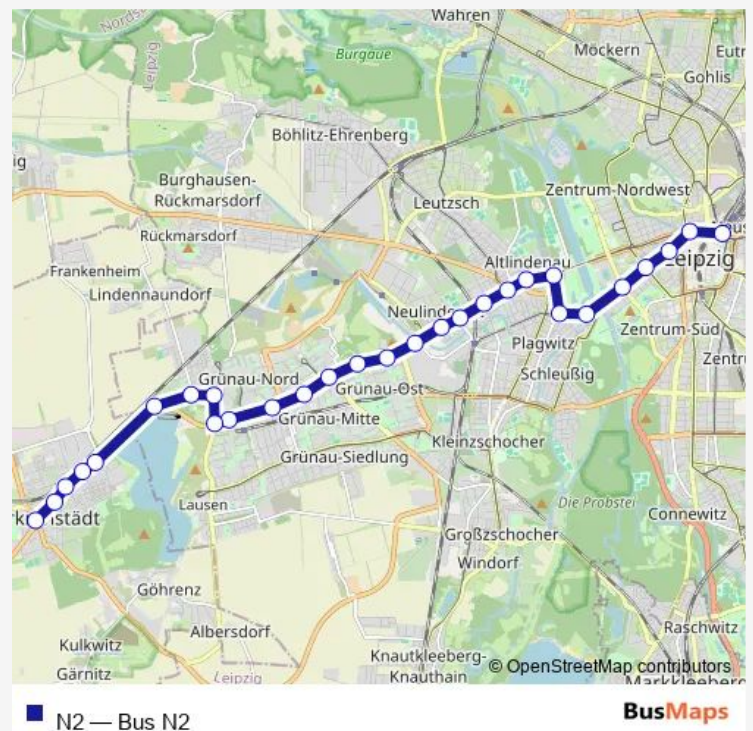

### Route schedule

Leipzig, Hauptbahnhof (Tram/Bus) — Markranstädt, Schkeuditzer Str. (Markt)

Monday	01:11-03:33
Tuesday	01:11-03:33
Wednesday	01:11-03:33
Thursday	01:11-03:33
Friday	01:11-03:33
Saturday	01:11-03:33
Sunday	01:11-03:33

### Route info

Direction: Leipzig, Hauptbahnhof (Tram/Bus)

Stops: 29

Trip Duration: 0 hour 32 min

Leipzig, Großmiltitzer Str.

Leipzig, Geschwister-Scholl-Str.

Leipzig, Miltitz, Friedhof

Markranstädt, Ostsiedlung

## Route info

Direction: Markranstädt, Schkeuditzer Str. (Markt)

Stops: 29

Trip Duration: 0 hour 32 min

Leipzig, Marschnerstr.

Leipzig, Westplatz

Leipzig, Gottschedstr.

Leipzig, Goerdelerring