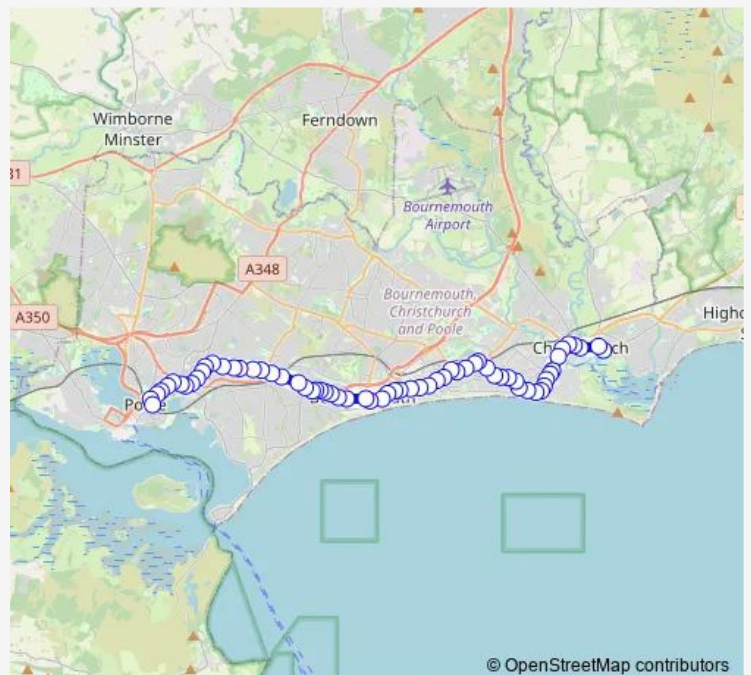

Eagle Road

County Gates

Westbourne Arcade

Route schedule

Bus Station — Two Rivers Meet Leisure Centre

Monday —

Tuesday —

Wednesday —

Thursday —

Friday 01:00-04:00

Saturday 01:00-04:00

Sunday —

Route info

Direction: Bus Station

Stops: 64

Trip Duration: 0 hour 50 min

■ N2 — Poole - Bournemouth - Christchurch

Grosvenor Road

Netherhall Gardens

Queens Road

St Michaels Roundabout

Poole Hill

Terrace Road

Bournemouth Square