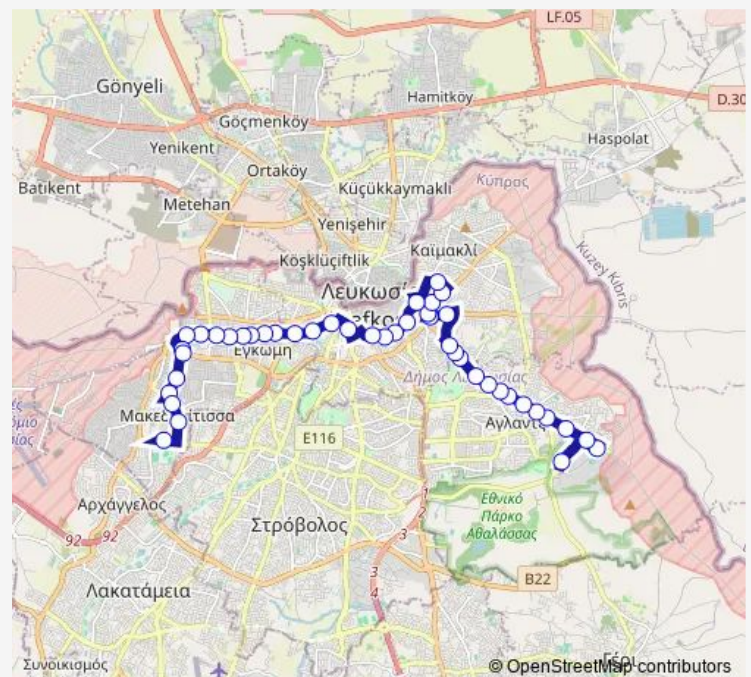

Agiou Andreou - Praxandrou

Agiou Andreou - Evangelistria Church 1

Ave. Kyriakou Matsi - Aiakou

Ave. Salaminos - Aigeos

Route schedule

University of Cyprus - Oceanography Center — Makario Stadium Bus Station

Monday —

Tuesday —

Wednesday —

Thursday —

Friday 23:45-01:45⁺¹

Saturday 23:45-01:45⁺¹

Sunday —

Route info

Direction: University of Cyprus - Oceanography Center

Stops: 44

Trip Duration: 0 hour 28 min

Ave. Salaminos - Anoigma Kolokasi 2

Ave. Stasinou - Alkaiou

Ave. Stasinou - Kritis

Bastion Davila

Diagorou