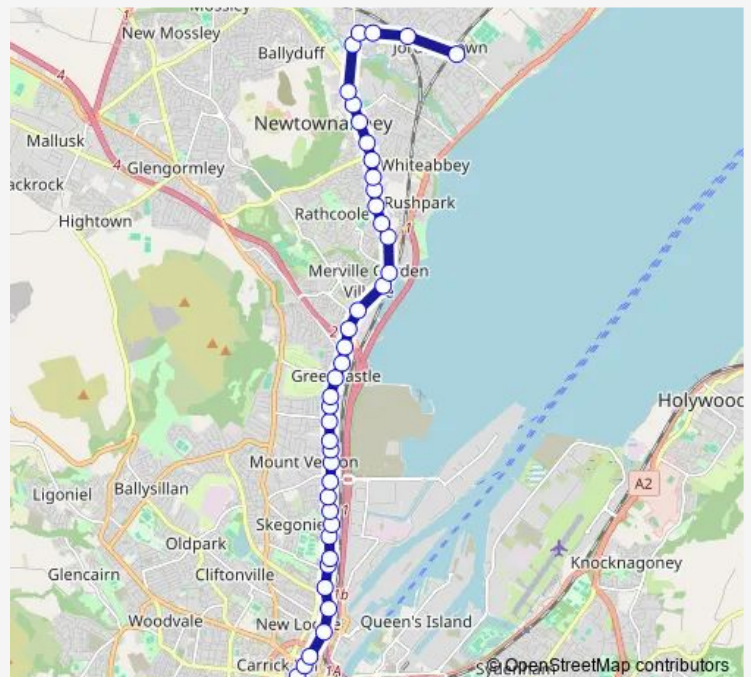

Bus N2 Shore Road

[Go to website](#)

Direction

Donegall Place — Jordanstown Train Station [bus stop]

45 stops

[Open route schedule](#)

Donegall Place

Victoria Square Victoria Street

Lowwood Park

Loughside

Donegall Park Avenue

Route schedule

Donegall Place — Jordanstown Train Station [bus stop]

Monday —

Tuesday —

Wednesday —

Thursday —

Friday 24:00-01:30⁺¹

Saturday 24:00-01:30⁺¹

Sunday —

Route info

Direction: Donegall Place

Stops: 45

Trip Duration: 0 hour 25 min