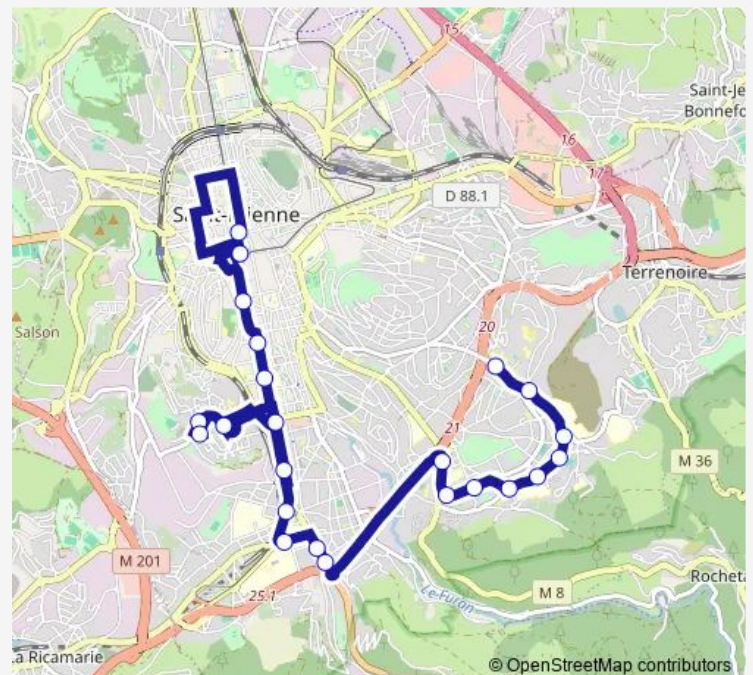

Direction

Dorian/H. Ville — Marandiniere

23 stops

[Open route schedule](#)

Dorian/H. Ville

Peuple Foy

Bourse Travail

Anatole France

Faculte Sciences

Route schedule

Dorian/H. Ville — Marandiniere

Monday	03:00-02:00 ⁺¹
Tuesday	03:00-02:00 ⁺¹
Wednesday	03:00-02:00 ⁺¹
Thursday	03:00-02:00 ⁺¹
Friday	03:00-02:00 ⁺¹
Saturday	03:00-02:00 ⁺¹
Sunday	03:00-02:00 ⁺¹

Route info

Direction: Dorian/H. Ville

Stops: 23

Trip Duration: 0 hour 22 min

L'Angelus

Marandiniere

Direction

Marandiniere — Terrenoire

Monthieu

Louis Destre

Cinq Chemins

LES Chaleyeres

Puits Lachaud

Thomas Edison

Place Vial

Terrenoire