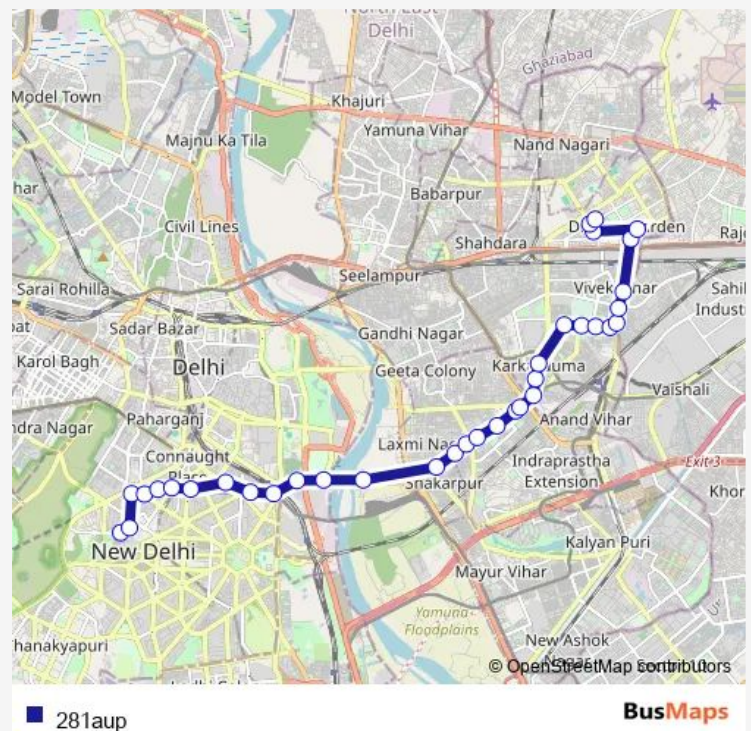

Rainy Well

Laxmi Nagar Metro Station

Shakarpur

Shakarpur Crossing

Nirman Vihar Metro Station

Sawartha Vihar

New Rajdhani Enclave

Karkardooma Crossing

### Route schedule

Kendriya Terminal (Church Road) — A Block Dilshad Garden Bloomfield Public School

Monday 11:45-23:14

Tuesday 11:45-23:14

Wednesday 11:45-23:14

Thursday 11:45-23:14

Friday 11:45-23:14

Saturday 11:45-23:14

Sunday 11:45-23:14

### Route info

Direction: Kendriya Terminal (Church Road)

Stops: 35

Trip Duration: 1 hour 10 min

Amar Jyoti Hospital

Karkardooma DDA Flats

D Block Surajmal Vihar

Yamuna Sports Complex