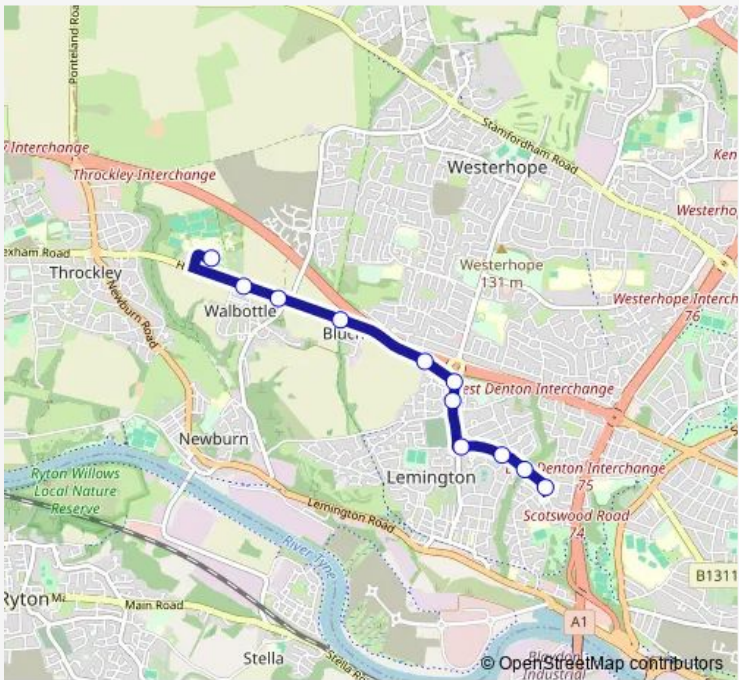

Bus 143N

[Go to website](#)

Direction
 Dumpling Hall — Walbottle Academy
 11 stops
[Open route schedule](#)

- Dumpling Hall
- Neptune Road
- Kirkston Avenue-Dene Avenue
- Kirkston Avenue-Union Hall Road
- Union Hall Road-Hospital Lane
- Union Hall Road-West Road
- Hexham Road-Lemington Road Ends
- Hexham Road-St Cuthberts Church
- Hawthorn Terrace
- Hexham Road-Hawthorn Terrace
- Walbottle Academy

Route schedule
 Dumpling Hall — Walbottle Academy

Monday	07:50
Tuesday	07:50
Wednesday	07:50
Thursday	07:50
Friday	07:50
Saturday	—
Sunday	—

Route info
 Direction: Dumpling Hall
 Stops: 11
 Trip Duration: 0 hour 20 min

143N **BusMaps**

Direction

Walbottle Academy — Dumpling Hall

9 stops

[Open route schedule](#)

Walbottle Academy

Hexham Road-Hawthorn Terrace

Walbottle

Old Hexham Road-Stephenson Terrace

Hexham Road-Lemington Road Ends

Union Hall Road-West Denton Road

Kirkston Avenue-Union Hall Road

Kirkston Avenue-Claremont Avenue

Dumpling Hall

Route schedule

Walbottle Academy — Dumpling Hall