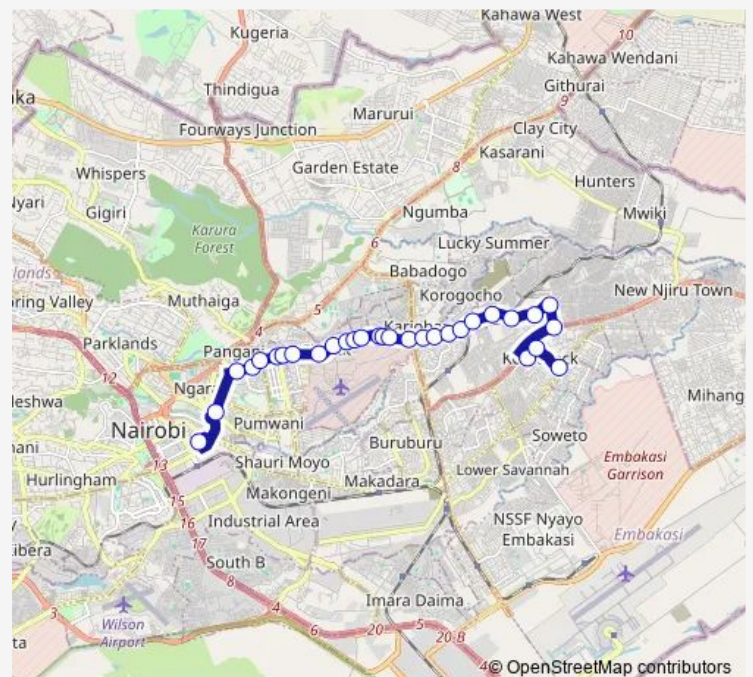

Kwa Do

Kanisani

Gate 8

Gertrudes

Gate 3a

Rounda

Phase 4 Stage

Koma Junction

Thursday 06:00

Friday 06:00

Saturday 06:00

Sunday 06:00

Route info

Direction: Kanisani/Komarocks Phase 2

Stops: 46

Trip Duration: 0 hour 53 min

16/62 — Bus Station-Rounda-Dandora-Kayole

Mali Saba D

Kwa Mbao

Ogopa Stage

Saika

Mowlem Police Post

Tononoka

Aic

Route info

Direction: Bus Station

Stops: 30

Trip Duration: 0 hour 38 min

Mali Saba

Saika Junction

Phase 4

Rounda