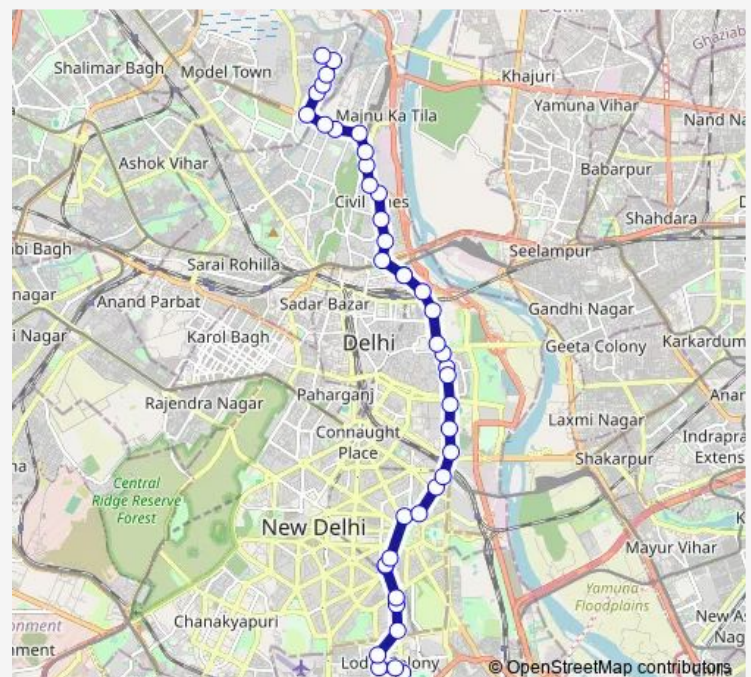

Thursday 16:40

Friday 16:40

Saturday 16:40

Sunday 16:40

Route info

Direction: Sewa Nagar Flyover

Stops: 42

Trip Duration: 1 hour 12 min

26down

Jama Masjid

Red Fort

Gpo

Guru Govind Singh University (Kashmere Gate)

Isbt Kashmere Gate

Isbt Nityanand Marg

Ludlow Castle