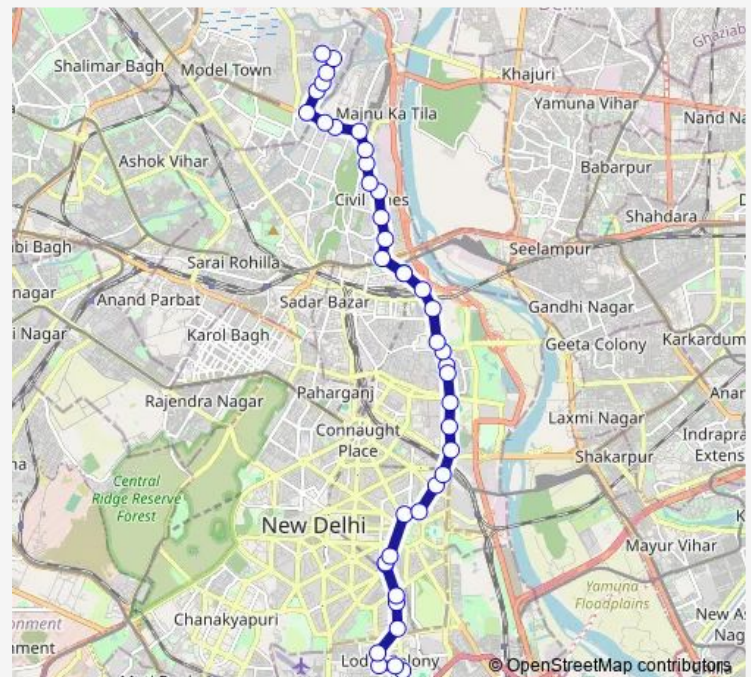

Thursday 16:40

Friday 16:40

Saturday 16:40

Sunday 16:40

Route info

Direction: Sewa Nagar Flyover

Stops: 42

Trip Duration: 1 hour 12 min

26down

BusMaps

Jama Masjid

Red Fort

Gpo

Guru Govind Singh University (Kashmere Gate)

Isbt Kashmere Gate

Isbt Nityanand Marg