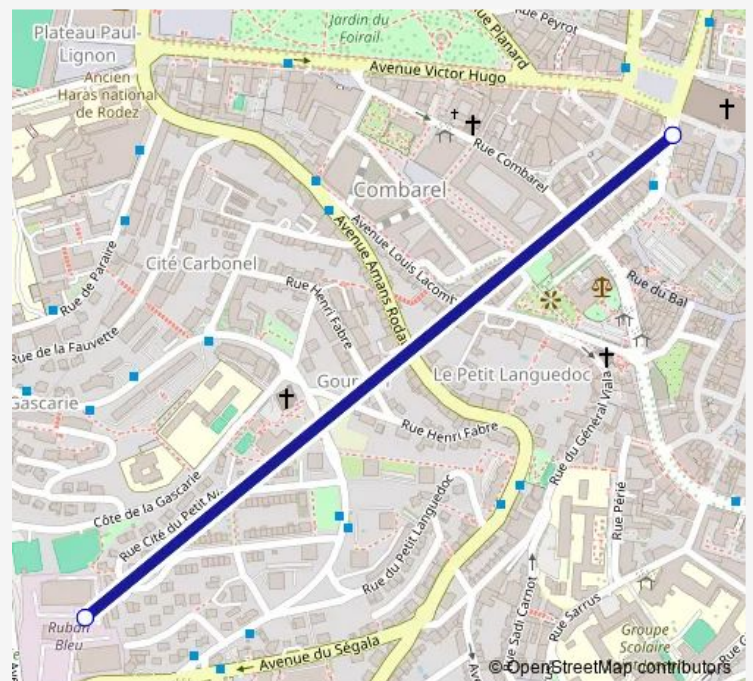

Bus 2100 Service DE Substitution

[Go to website](#)**Direction**

Place Foch — PMR Retour

2 stops

[Open route schedule](#)

Place Foch

PMR Retour

Route schedule

Saturday	07:00-19:00
----------	-------------

Sunday	—
--------	---

Route info

Direction: Place Foch

Stops: 2

Trip Duration: 0 hour 45 min

2100 — Service DE Substitution

Direction

PMR Depart — Place Foch

2 stops

[Open route schedule](#)

PMR Depart

Place Foch

Route schedule

PMR Depart — Place Foch

Monday	07:00-19:00
Tuesday	07:00-19:00
Wednesday	07:00-19:00
Thursday	07:00-19:00
Friday	07:00-19:00
Saturday	07:00-19:00
Sunday	—

Route info

Direction: PMR Depart

Stops: 2

Trip Duration: 0 hour 45 min

2100 Bus time schedules and route maps are available in an offline PDF at busmaps.com. Use the busmaps.com website to see live bus times, train schedule or subway schedule, and step-by-step directions for all public transit in Rodez