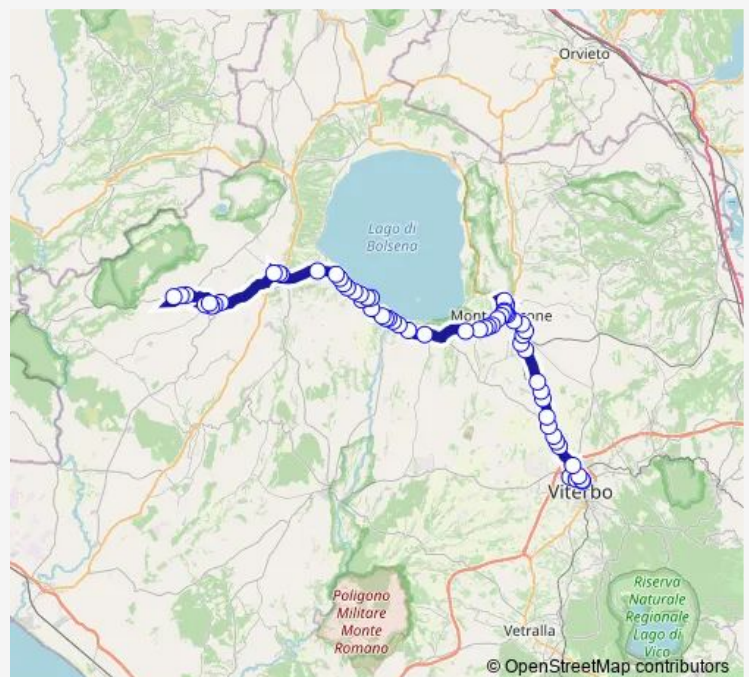

Route schedule

VITERBO | Riello # f641 — Farnese | Piazza Umberto I # f407

Monday —

Tuesday 12:20

Wednesday —

Thursday —

Friday —

Saturday —

Sunday —

Route info

Direction: VITERBO | Riello # f641

Stops: 63

Trip Duration: 1 hour 15 min

Viterbo - Farnese # Ac970d

Montefiascone | Via Orvietana Via Cassia # f599

Montefiascone | Via Santa Maria Grazie # f600