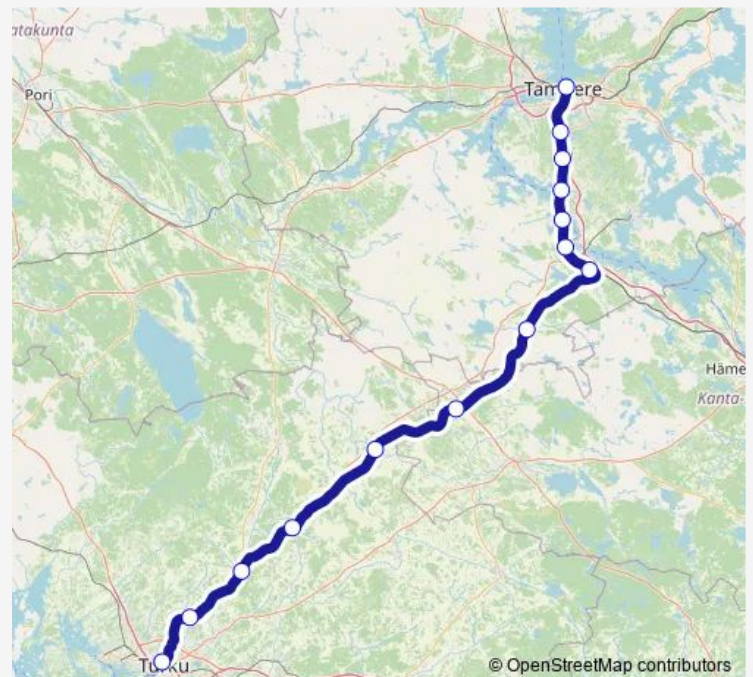

## Route schedule

Turku — Tampere

Monday 13:05

Tuesday 13:05

Wednesday 13:05

Thursday 13:05

Friday 13:05

Saturday 13:05

## Route info

Direction: Turku

Stops: 14

Trip Duration: 1 hour 42 min

■ IC 917 — Turku - Tampere

**BusMaps**

**Direction**

undefined — undefined