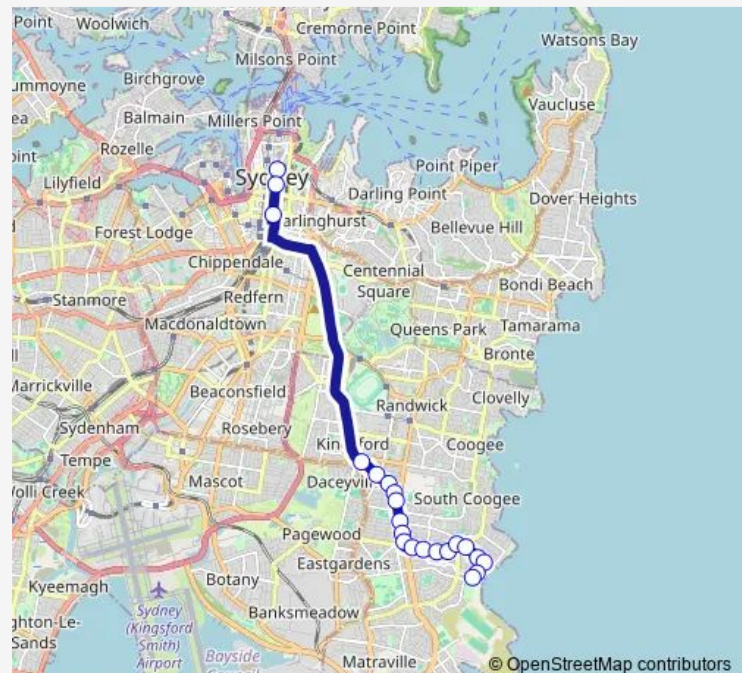

Bus 396X City Martin Place to Maroubra Beach (Express Service)

[Go to website](#)

Direction

Martin Place Station, Castlereagh St, Stand H — Maroubra Beach, Marine Pde

21 stops

[Open route schedule](#)

Martin Place Station, Castlereagh St, Stand H

Maroubra Rd After Malabar Rd

Maroubra Rd Before Hereward St

Maroubra Rd At Marine Pde

Maroubra Slsc, Marine Pde

Route schedule

Martin Place Station, Castlereagh St, Stand H — Maroubra Beach, Marine Pde

Monday 15:55-18:53

Tuesday 15:55-18:53

Wednesday 15:55-18:53

Thursday 15:55-18:53

Friday 15:55-18:53

Saturday —

Sunday —

Route info

Direction: Martin Place Station, Castlereagh St, Stand H

Stops: 21

Trip Duration: 0 hour 45 min

Direction

Marine Pde At Mons Av — Museum Station, Elizabeth St, Stand C

24 stops

[Open route schedule](#)

Marine Pde At Mons Av

Marine Pde Opp Maroubra Slsc