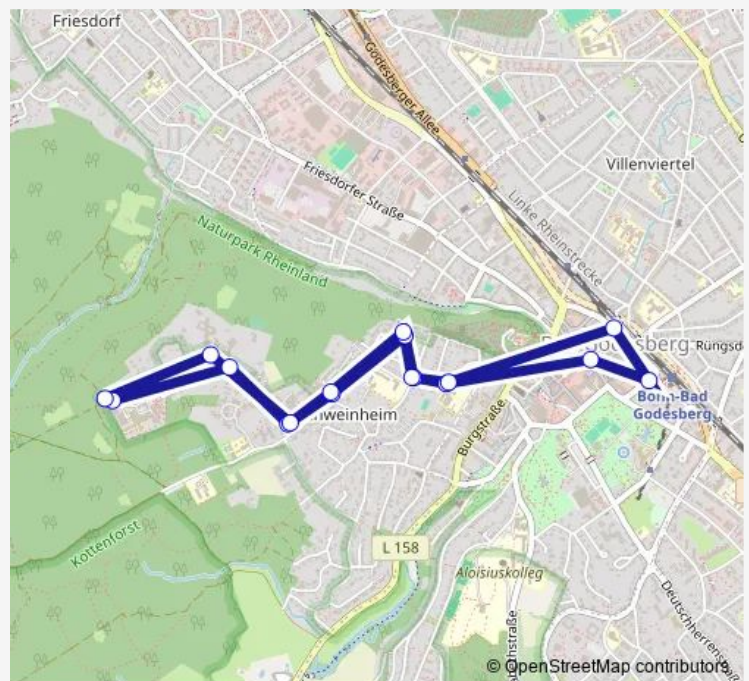

Bonn Bad Godesberg Moltkestr.

Bonn Schweinheim Winterstr.

Bonn Schweinheim Schloß Rheinblick

Bonn Schweinheim Wichterichstr.

Bonn Schweinheim Venner Str.

Bonn Schweinheim Waldstr.

Bonn Schweinheim Viktorshöhe

### Route schedule

Bonn Schweinheim Stadtwald/Ev. Krankenhaus — Bonn Schweinheim Stadtwald/Ev. Krankenhaus

Monday 04:47-23:33

Tuesday 04:47-23:33

Wednesday 04:47-23:33

Thursday 04:47-23:33

Friday 04:47-23:33

Saturday 05:33-23:33

Sunday 05:33-23:33

### Route info

Direction: Bonn Schweinheim Stadtwald/Ev. Krankenhaus

Stops: 17

Trip Duration: 0 hour 26 min

639 Tram time schedules and route maps are available in an offline PDF at [busmaps.com](https://busmaps.com). Use the [busmaps.com](https://busmaps.com) website to see live bus times, train schedule or subway schedule, and step-by-step directions for all public transit in Bonn