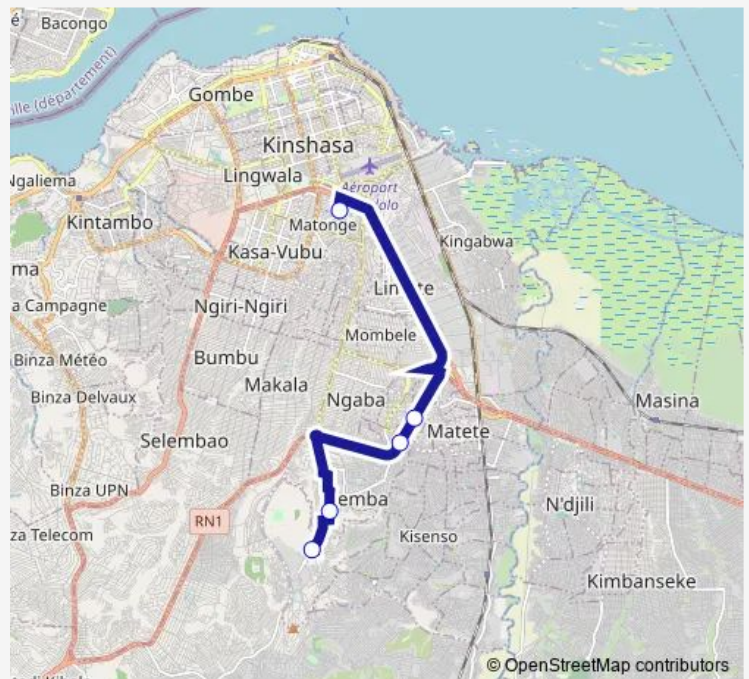

Thursday 06:57

Friday 06:57

Saturday —

Sunday —

Route info

Direction: Inconnu

Stops: 5

Trip Duration: 0 hour 46 min

■ Victoire_TO _ Intendance Unikin

Direction

Inconnu — Inconnu

6 stops

[Open route schedule](#)

Inconnu

Inconnu

Inconnu

Trip Duration: 0 hour 47 min

Direction

Unknown — Unknown

4 stops

[Open route schedule](#)

Unknown

Unknown

Unknown

Unknown

Route schedule

Unknown — Unknown

Monday	16:20
Tuesday	16:20
Wednesday	16:20
Thursday	16:20
Friday	16:20
Saturday	—
Sunday	—

Route info

Direction: Unknown

Stops: 4

Trip Duration: 0 hour 57 min