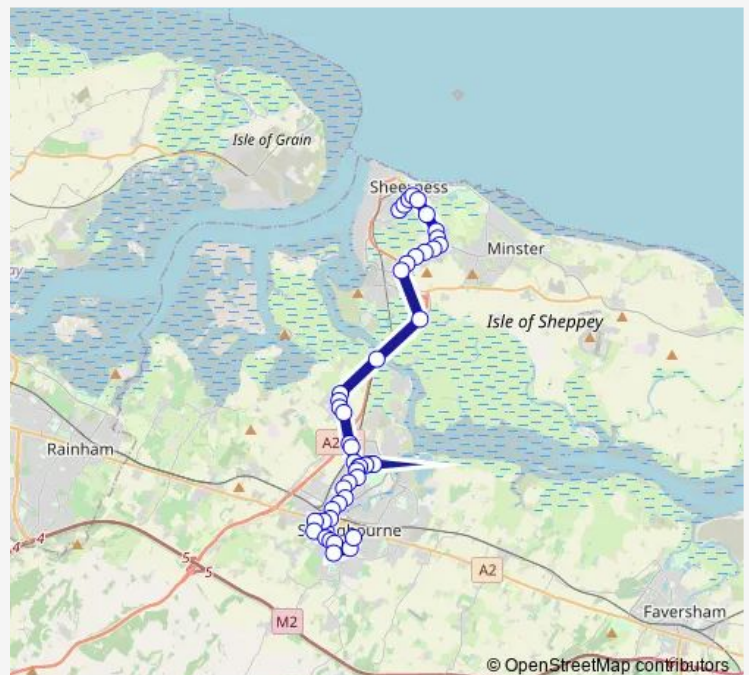

Holmside Avenue

Holm Place

The Rise

Queenborough Corner

Stray Marsh Farm

Railway Station

Sanderling Way

School Lane

Thursday 07:23

Friday 07:23

Saturday —

Sunday —

Route info

Direction: Wheatsheaf Gardens

Stops: 46

Trip Duration: 0 hour 42 min

370H — Sheerness - Iwade - Sittingbourne

Kemsley Railway Station

Milton Creek

Adisham Green

Puttney Drive

Newman Drive Pond

Newman Drive Pond

Puttney Drive

Post Office

Kingfisher Close

Helen Thompson Close

School Lane

Sanderling Way

Railway Station

Stray Marsh Farm

Route schedule