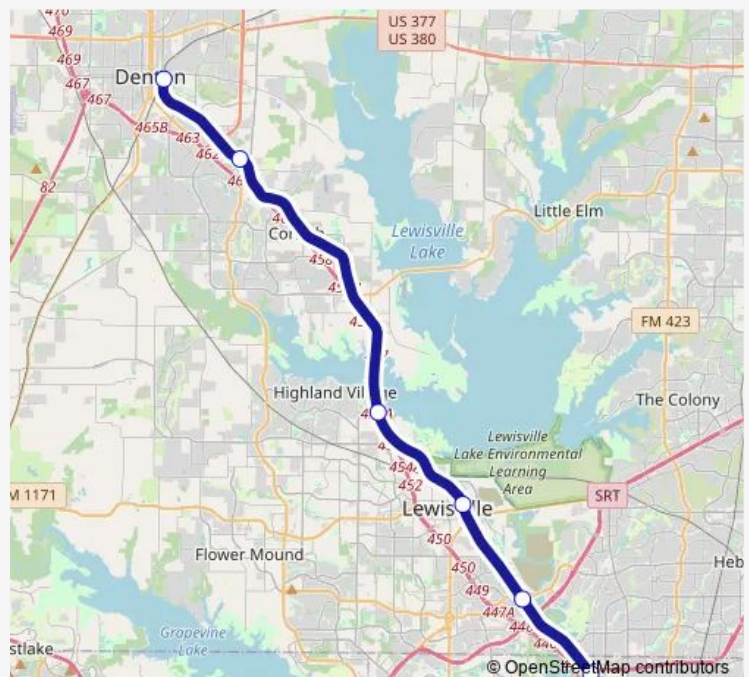

Direction

Trinity Mills Station — Downtown Denton Transit Center

6 stops

[Open route schedule](#)

Trinity Mills Station

Hebron Station

Old Town Station

Highland Village/Lewisville Lake Station

Medpark Station

Downtown Denton Transit Center

Route schedule

Trinity Mills Station — Downtown Denton Transit Center

Monday 04:20-21:00

Tuesday 04:20-21:00

Wednesday 04:20-21:00

Thursday 04:20-21:00

Friday 04:20-22:00

Saturday 07:20-22:00

Sunday —

Route info

Direction: Trinity Mills Station

Stops: 6

Trip Duration: 0 hour 44 min

A-train

Direction

Downtown Denton Transit Center — Trinity Mills Station

6 stops

[Open route schedule](#)

Downtown Denton Transit Center

Medpark Station

Highland Village/Lewisville Lake Station

Old Town Station