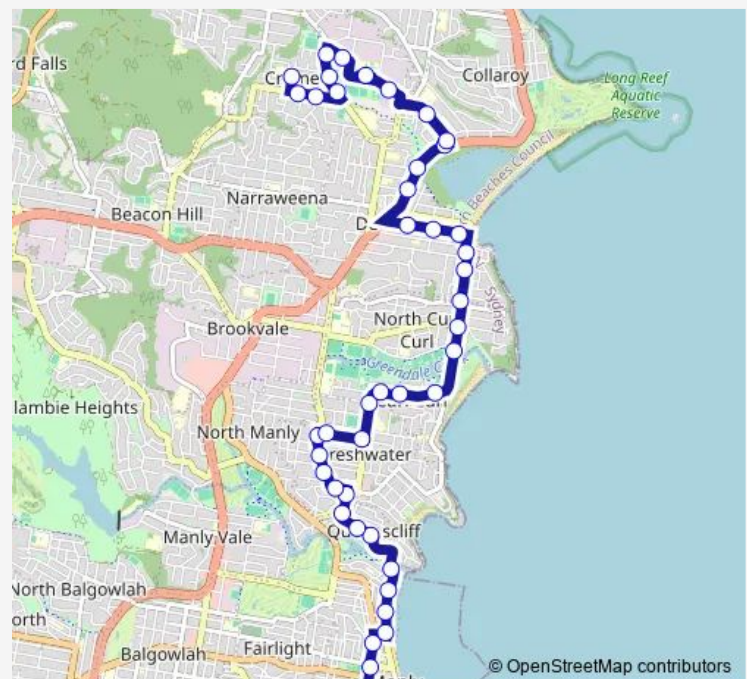

### Route schedule

Manly Wharf, East Esplanade, Stand C — Cromer Public School, Waroon Rd

Monday 07:34

Tuesday 07:34

Wednesday 07:34

Thursday 07:34

Friday 07:34

Saturday —

### Route info

Direction: Manly Wharf, East Esplanade, Stand C

Stops: 43

Trip Duration: 0 hour 41 min

601n — Cromer PS to Manly via Dee Why and Freshwater

Adams St After Lalchere St

Griffin Rd At Abbott Rd

Griffin Rd At Pitt Rd

## Route schedule

Cromer Public School, Waroon Rd — Manly Wharf, West Promenade, Stand J

Monday 15:02

Tuesday 15:02

Wednesday 15:02

Thursday 15:02

Friday 15:02

Saturday —

## Route info

Direction: Cromer Public School, Waroon Rd

Stops: 41

Trip Duration: 0 hour 38 min

Harbord Public School, Oliver St

Oliver St Before Wyuna Av

Wyuna Av At Oliver St

Wyuna Av At Harbord Rd