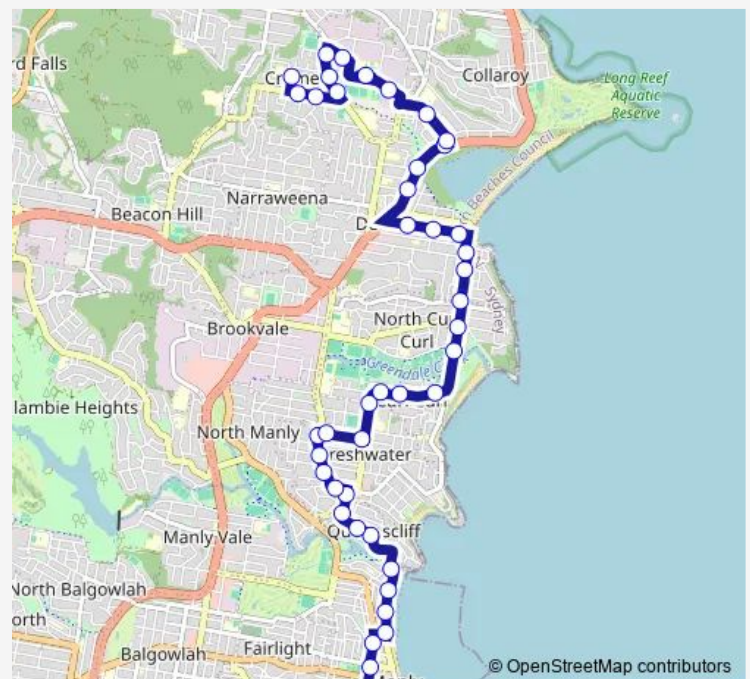

Wednesday 07:34

Thursday 07:34

Friday 07:34

Saturday —

Sunday —

Route info

Direction: Manly Wharf, East Esplanade, Stand C

Stops: 43

Trip Duration: 0 hour 41 min

601n — Cromer PS to Manly via Dee Why and Freshwater

Adams St After Lalchere St

Griffin Rd At Abbott Rd

Griffin Rd At Pitt Rd

Griffin Rd After Headland Rd

Griffin Rd At Boronia St

The Strand After Pacific Pde

Howard Av After The Strand

Howard Av At Avon Rd

Howard Av Opp Walter Gors Park

Pittwater Rd At Hawkesbury Av

Pittwater Rd At Lismore Av

Pittwater Rd Before South Creek Rd

South Creek Rd After Pittwater Rd

Saturday —

Sunday —

Route info

Direction: Cromer Public School, Waroon Rd

Stops: 41

Trip Duration: 0 hour 38 min

Harbord Public School, Oliver St

Oliver St Before Wyuna Av