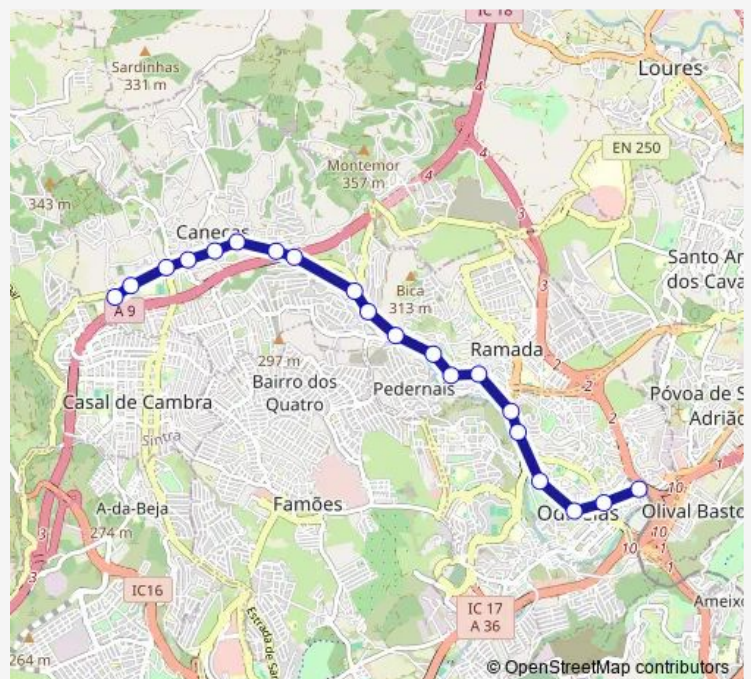

Bus 901a - Caneças (Esc Secundária) - Odivelas (Metro)

[Go to website](#)

Direction

Caneças (Esc Secundária) — Odivelas (Metro)

20 stops

[Open route schedule](#)

Caneças (Esc Secundária)

Caneças (EN 250) Casal Sinais (Supermercado)

Caneças (EN 250) Casa Cultura

Caneças (R República 125) Quiosque

Caneças (R República 79)

Caneças (R República 53)

Caneças (R República 7)

Caneças (R Luís Camões 44) Est Serviço

Ponte Bica (Curva Morte)

Ponte Bica 113 (EN 250/2)

Amoreira (EN 250/2) Aires (X) Pedernais

Amoreira (En250/2)

Ramada (EN 250/2) Alto Ramada 49

Ramada 13 (EN 250/2)

Ramada Baixo Fte 12 (EN 250/2)

Odivelas (R Combatentes Ultramar 81)

Odivelas (R Comb Gde Guerra) Cabaço

Odivelas (R Guilh Gomes Fernandes) Paços Concelho

Odivelas (R M Caldas Xavier 55 A) Centro Comercia

Odivelas (Metro)

Route schedule

Caneças (Esc Secundária) — Odivelas (Metro)

Monday 20:10-23:00

Tuesday 20:10-23:00

Wednesday 20:10-23:00

Thursday 20:10-23:00

Friday 20:10-23:00

Saturday 06:20-20:10

Sunday 06:30

Route info

Direction: Caneças (Esc Secundária)

Stops: 20

Trip Duration: 0 hour 20 min

■ 901a - Caneças (Esc Secundária) - Odivelas (Metro)