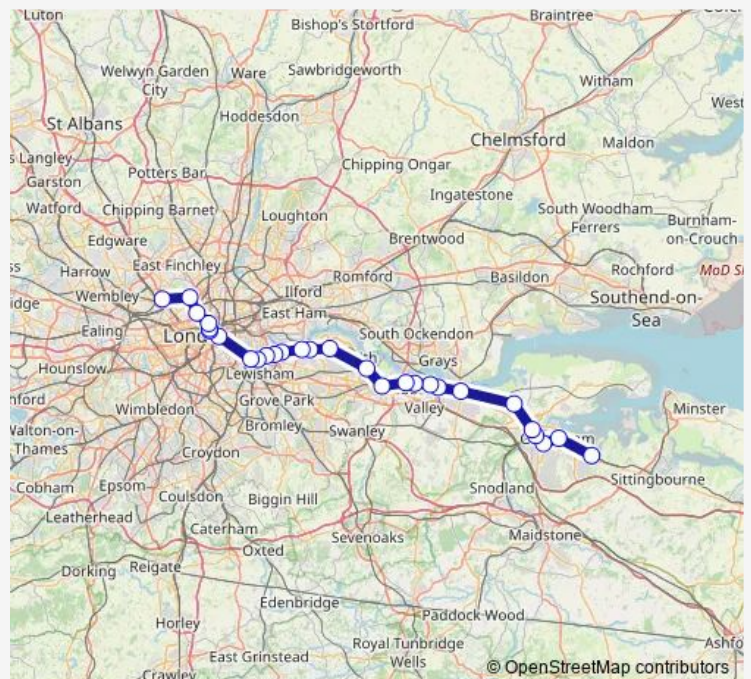

## Rail TI:Rai->Whp TL train service from RAI to Whp

[Go to website](#)

### Direction

Rainham (Kent) — West Hampstead Thameslink

28 stops

[Open route schedule](#)

Rainham (Kent)

Gillingham (Kent)

Chatham

Rochester

### Route schedule

Rainham (Kent) — West Hampstead Thameslink

Monday 06:56-22:00

Tuesday 06:56-22:00

Wednesday 06:56-22:00

Thursday 06:56-22:00

Friday 06:56-22:00

Saturday 20:28-21:58

### Route info

Direction: Rainham (Kent)

Stops: 28

Trip Duration: 1 hour 52 min

TI:Rai->Whp — TL train service from RAI to Whp

London Bridge

London Blackfriars

City Thameslink