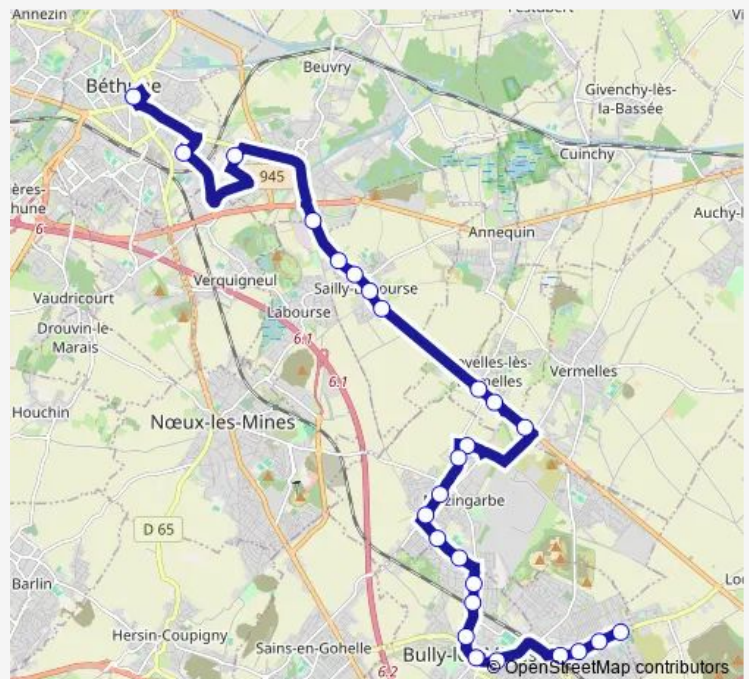

Monbon

Route schedule

Verbrugge — Lycée Yourcenar

Monday 06:57

Tuesday 06:57

Wednesday 06:57

Thursday 06:57

Friday 06:57

Saturday —

Sunday —

Route info

Direction: Verbrugge

Stops: 27

Trip Duration: 0 hour 58 min

Les Près

Ampère

Clemenceau Q4

Parc du Perroy

André Malraux 11

Lycée Yourcenar

Direction

Lycée Yourcenar — Socrate

16 stops

[Open route schedule](#)

Route schedule

Lycée Yourcenar — Socrate

Monday	—
Tuesday	—
Wednesday	17:00
Thursday	—
Friday	—
Saturday	—
Sunday	—

Route info

Direction: Lycée Yourcenar

Stops: 16

Trip Duration: 0 hour 29 min

Direction