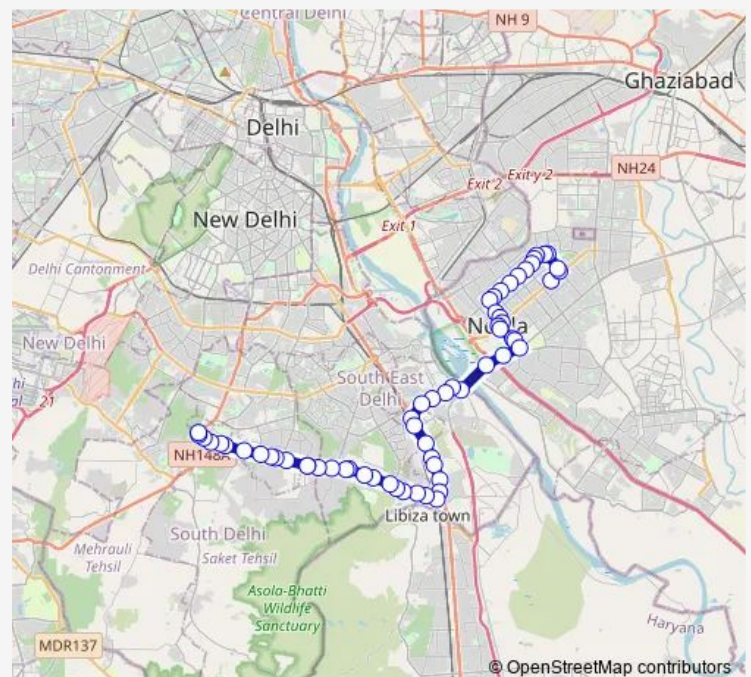

### Route schedule

Noida Sector-32 Terminal — Mehrauli

Monday 05:00-21:10

Tuesday 05:00-21:10

Wednesday 05:00-21:10

Thursday 05:00-21:10

Friday 05:00-21:10

Saturday 05:00-21:10

### Route info

Direction: Noida Sector-32 Terminal

Stops: 61

Trip Duration: 1 hour 58 min

34down

BusMaps

Sec 37 Chowk

Amity International School