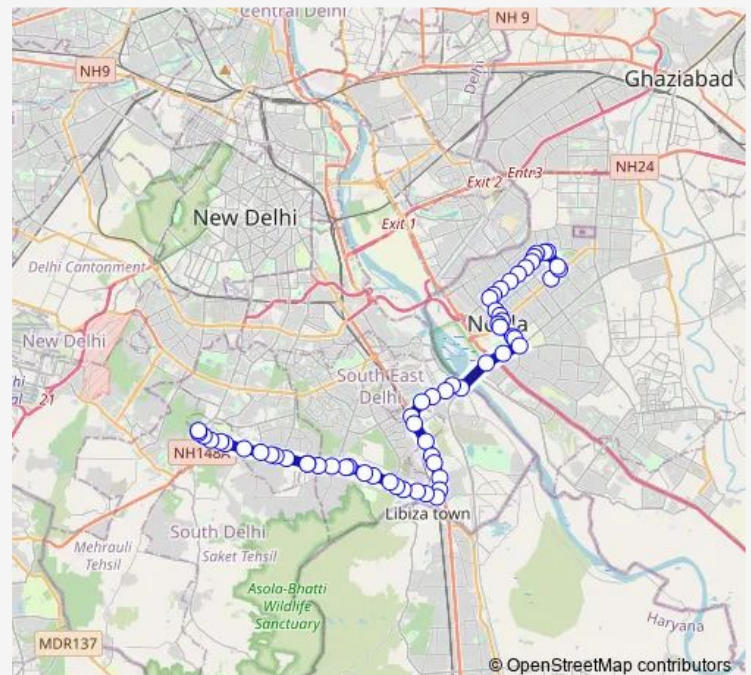

Noida Sector-28/29

Botanical Garden Metro Station

Noida Sector 37

Route schedule

Noida Sector-32 Terminal — Mehrauli

Monday 05:00-21:10

Tuesday 05:00-21:10

Wednesday 05:00-21:10

Thursday 05:00-21:10

Friday 05:00-21:10

Saturday 05:00-21:10

Sunday 05:00-21:10

Route info

Direction: Noida Sector-32 Terminal

Stops: 61

Trip Duration: 1 hour 58 min

■ 34down

BusMaps

Sec 37 Chowk

Amity International School

Mahamaya Flyover West

Yamuna Bridge East Check Post

Kalindi Kunj

Shaheen Bagh