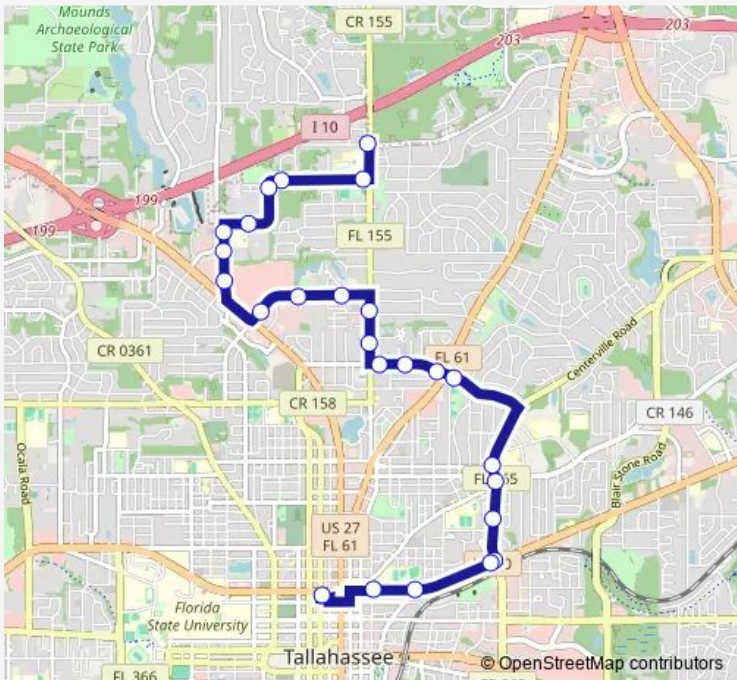

**Direction**  
 Bermuda RD AT N Meridian ST Eb — Plaza Gate 10  
 25 stops  
[Open route schedule](#)

- Bermuda RD AT N Meridian ST Eb
- Henderson RD AT N Meridian ST Wb
- Henderson RD AT Grady RD Wb
- Grady RD AT Steele DR Sb
- Fulton RD AT MID-Block Wb
- Allen RD Fulton RD Sb
- Allen RD Green Acorn Ln
- Allen Road AT Mall Sb
- John Knox RD AT Monroe ST Eb
- John Knox RD AT Woodcrest Office Park Eb
- John Knox RD AT Delta Blvd Eb
- Meridian RD AT Pinewood DR Sb
- N Meridian RD AT Meridian Place Apts Sb
- Bradford RD AT Meridian RD Eb
- 548 E Bradford RD Eb
- E Bradford RD AT Thomasville RD Eb
- Betton RD AT Trescott DR Eb
- Centerville DR E 7TH Ave
- Magnolia DR AT Miccosukee Sb
- N Magnolia DR AT Devils DIP Sb
- Magnolia DR AT Tennessee ST Sb

Route schedule  
 Bermuda RD AT N Meridian ST Eb — Plaza Gate 10

Monday	—
Tuesday	—
Wednesday	—
Thursday	—
Friday	—
Saturday	09:00-17:00
Sunday	—

Route info  
 Direction: Bermuda RD AT N Meridian ST Eb  
 Stops: 25  
 Trip Duration: 0 hour 30 min

■ Sats — Saturday SAN Luis BusMaps

E Tennessee ST Culpepper Dr

E Tennessee ST N Franklin Blvd Wb

Tennessee ST AND Meridian Wb

Plaza Gate 10

**Direction**

Plaza Gate 10 — Bermuda RD AT N Meridian ST Eb

27 stops