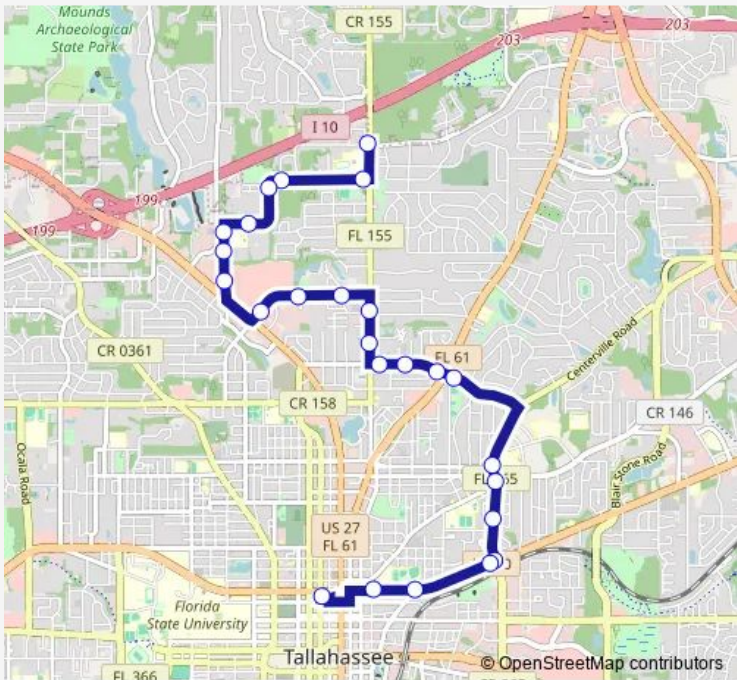

Direction
 Bermuda RD AT N Meridian ST Eb — Plaza Gate 10
 25 stops
[Open route schedule](#)

- Bermuda RD AT N Meridian ST Eb
- Henderson RD AT N Meridian ST Wb
- Henderson RD AT Grady RD Wb
- Grady RD AT Steele DR Sb
- Fulton RD AT MID-Block Wb
- Allen RD Fulton RD Sb
- Allen RD Green Acorn Ln
- Allen Road AT Mall Sb
- John Knox RD AT Monroe ST Eb
- John Knox RD AT Woodcrest Office Park Eb
- John Knox RD AT Delta Blvd Eb
- Meridian RD AT Pinewood DR Sb
- N Meridian RD AT Meridian Place Apts Sb
- Bradford RD AT Meridian RD Eb
- 548 E Bradford RD Eb
- E Bradford RD AT Thomasville RD Eb
- Betton RD AT Trescott DR Eb
- Centerville DR E 7TH Ave
- Magnolia DR AT Miccosukee Sb
- N Magnolia DR AT Devils DIP Sb
- Magnolia DR AT Tennessee ST Sb

Route schedule
 Bermuda RD AT N Meridian ST Eb — Plaza Gate 10

Monday	—
Tuesday	—
Wednesday	—
Thursday	—
Friday	—
Saturday	09:00-17:00
Sunday	—

Route info
 Direction: Bermuda RD AT N Meridian ST Eb
 Stops: 25
 Trip Duration: 0 hour 30 min

■ SATS — Saturday SAN Luis **BusMaps**

E Tennessee ST Culpepper Dr

E Tennessee ST N Franklin Blvd Wb

Tennessee ST AND Meridian Wb

Plaza Gate 10

Direction

Plaza Gate 10 — Bermuda RD AT N Meridian ST Eb

27 stops

Thursday —

Friday —

Saturday 08:30-16:30

Sunday —

Route info

Direction: Plaza Gate 10

Stops: 27

Trip Duration: 0 hour 30 min