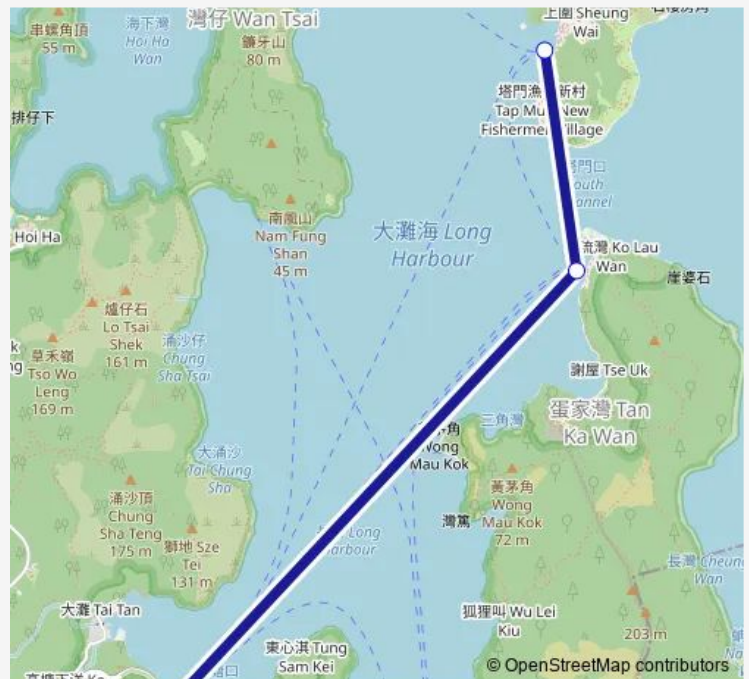

### Direction

Tap Mun Pier|Tap Mun — Wong Shek Pier

3 stops

[Open route schedule](#)

Tap Mun Pier|Tap Mun

Ko Lau Wan

Wong Shek Pier

### Route schedule

Tap Mun Pier|Tap Mun — Wong Shek Pier

Monday 07:45-18:00

Tuesday 07:45-18:00

Wednesday 07:45-18:00

Thursday 07:45-18:00

Friday 07:45-18:00

Saturday 07:05-18:05

### Route info

Direction: Tap Mun Pier|Tap Mun

Stops: 3

Trip Duration: 0 hour 12 min

TAP MUN - Wong Shek Pier

## Route schedule

Wong Shek Pier — Tap Mun Pier|Tap Mun

Monday	08:30-18:30
Tuesday	08:30-18:30
Wednesday	08:30-18:30
Thursday	08:30-18:30
Friday	08:30-18:30
Saturday	08:30-18:35
Sunday	08:30-18:35