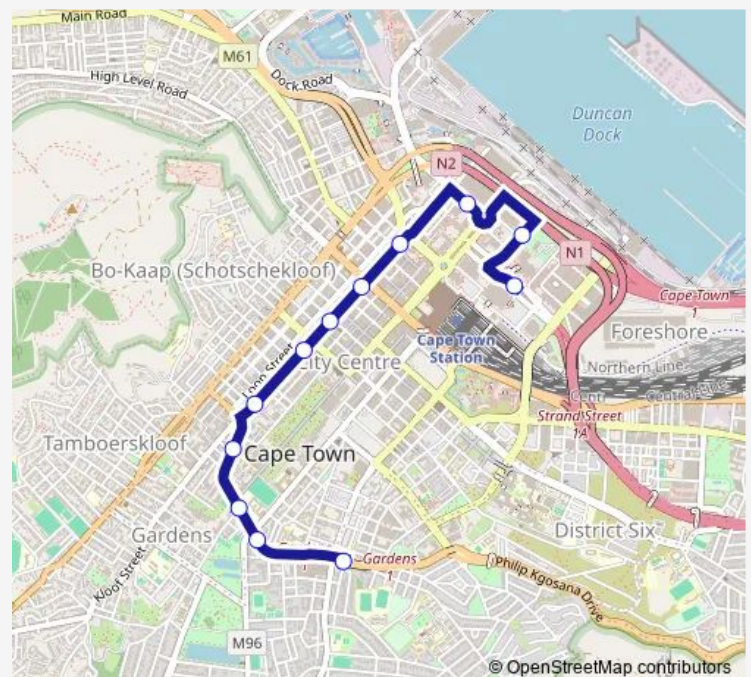

Friday 05:45-22:45

Saturday 05:45-22:45

Sunday 05:45-22:45

Route info

Direction: Civic Centre

Stops: 12

Trip Duration: 0 hour 19 min

IC06-R