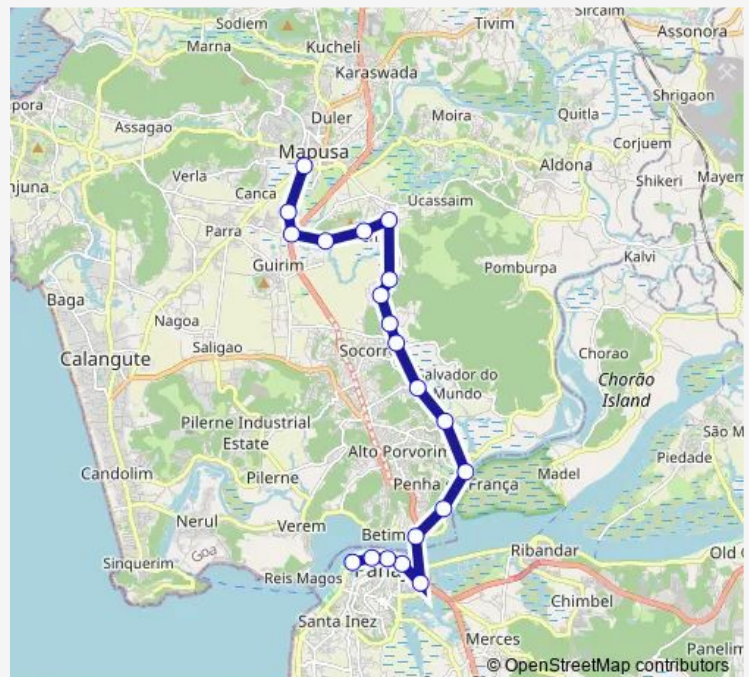

### Route info

Direction: Mapusa KTC Bus Stand

Stops: 20

Trip Duration: 1 hour 5 min

■ PRV53 — Panaji MKT - Mapusa via Succorro