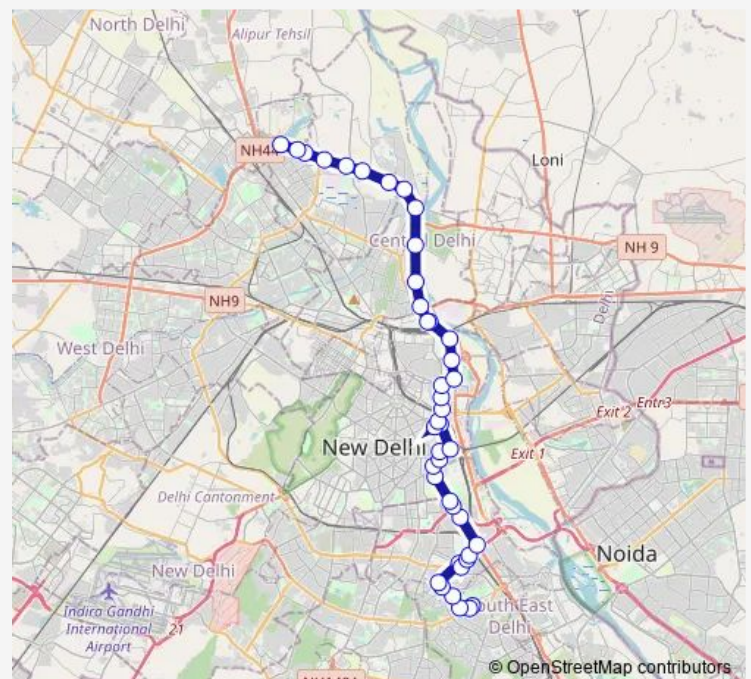

Pragati Maidan (Bhairon Marg)

Supreme Court

Supreme Court

Route schedule

Nehru Place Terminal — Bhalaswa Crossing

Monday 06:25-20:40

Tuesday 06:25-20:40

Wednesday 06:25-20:40

Thursday 06:25-20:40

Friday 06:25-20:40

Saturday 06:25-20:40

Sunday 06:25-20:40

Route info

Direction: Nehru Place Terminal

Stops: 42

Trip Duration: 1 hour 58 min

447down

Tilak Bridge

ITO (Agarwal Chowk)

Express Building

Delhi Gate / Ambedkar Stadium

Rajghat Ring Road

Shanti Vana

Vijay Ghat