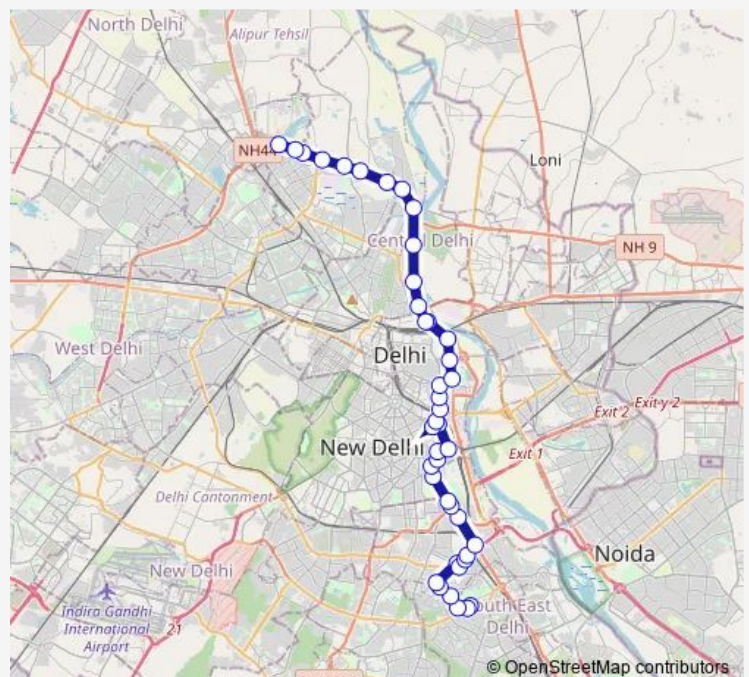

Pragati Maidan (Bhairon Marg)

Supreme Court

Supreme Court

Route schedule

Nehru Place Terminal — Bhalaswa Crossing

Monday 06:25-20:40

Tuesday 06:25-20:40

Wednesday 06:25-20:40

Thursday 06:25-20:40

Friday 06:25-20:40

Saturday 06:25-20:40

Sunday 06:25-20:40

Route info

Direction: Nehru Place Terminal

Stops: 42

Trip Duration: 1 hour 58 min

447down

BusMaps

Tilak Bridge

ITO (Agarwal Chowk)

Express Building

Delhi Gate / Ambedkar Stadium

Rajghat Ring Road

Shanti Vana