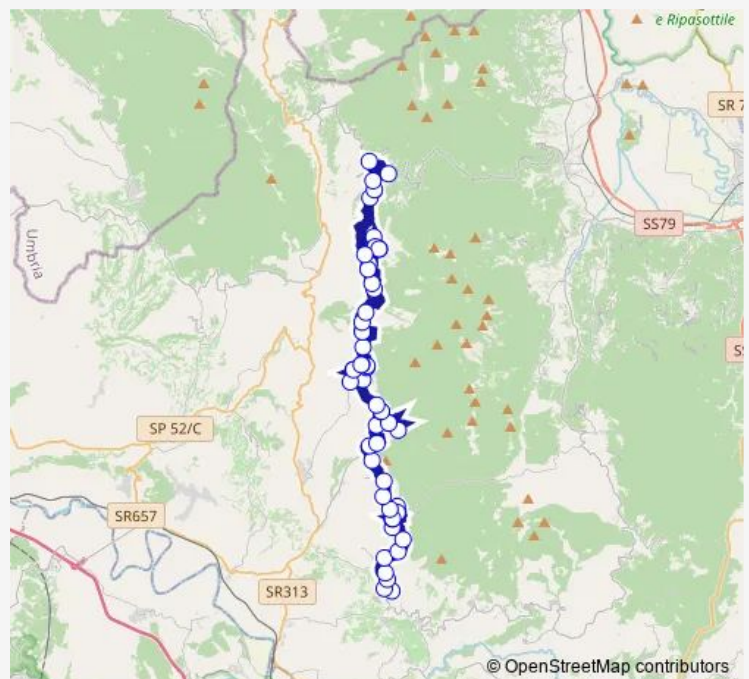

**Route schedule**

Poggio Mirteto | Viale De Vito # f2445 — Cottanello | Via Fontecerro Via Prati # f2492

|           |       |
|-----------|-------|
| Monday    | —     |
| Tuesday   | 05:20 |
| Wednesday | —     |
| Thursday  | —     |
| Friday    | —     |
| Saturday  | —     |
| Sunday    | —     |

**Route info**

Direction: Poggio Mirteto | Viale De Vito # f2445

Stops: 55

Trip Duration: 1 hour 10 min

**Poggio Mirteto - Cottanello # Pm75a**

Roccantica | Cimitero # f10338

Roccantica | Piazza San Valentino # f10339

Roccantica | Cimitero # f10340

Roccantica | Via Finocchieto Via Romana # f10341

Casperia | Via Finocchieto Via Cannetaccio # f10342

Casperia | Via Finocchieto Via Valle Tassignana # f10343

Casperia | Via Finocchieto Via Marconi # f10344

The schedule is provided in the local timezone. Times with "(+1)" indicate departures on the next day.

PDF file created on 2024-12-21

2024 BusMaps.com - All Rights Reserved