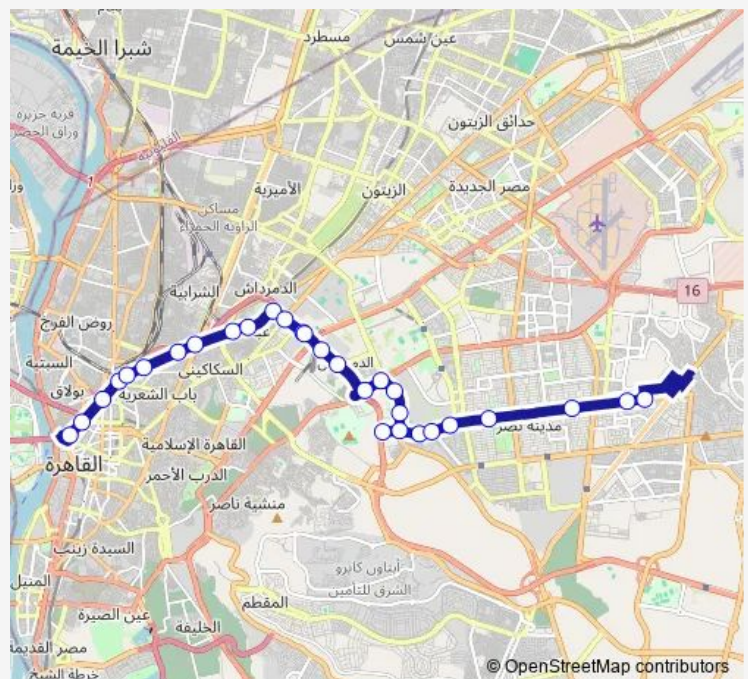

Al Azhar Pedestrian Bridge

Nasr City Sporting Club

Al Azhar University Hospital (Nasr City)

Ramses Extension (South of Nasr Rd.)

Route schedule

Abd Al Moneim Riad — Kids Land (Mostafa Al Nahas St.)

Monday 10:00

Tuesday 10:00

Wednesday 10:00

Thursday 10:00

Friday 10:00

Saturday 10:00

Sunday 10:00

Route info

Direction: Abd Al Moneim Riad

Stops: 29

Trip Duration: 0 hour 55 min

■ CTA 32 — 8th District (Nasr City) - Al tabba - Abd Al Moneim Riad Station

2nd Nasr City Police Station

Azhar University City for Boys

Ashrafco Tyres (Nasr City)

Ahmed Al Sallab Mall (Nasr City)

Rahma Mosque (Mostafa Al Nahas St.)

Doctors Tower (Nasr City)

Pizza Hut (Mostafa Al Nahas St.)

Kids Land (Mostafa Al Nahas St.)

Direction

8th District (Nasr City) — Abd Al Moneim Riad

33 stops

[Open route schedule](#)