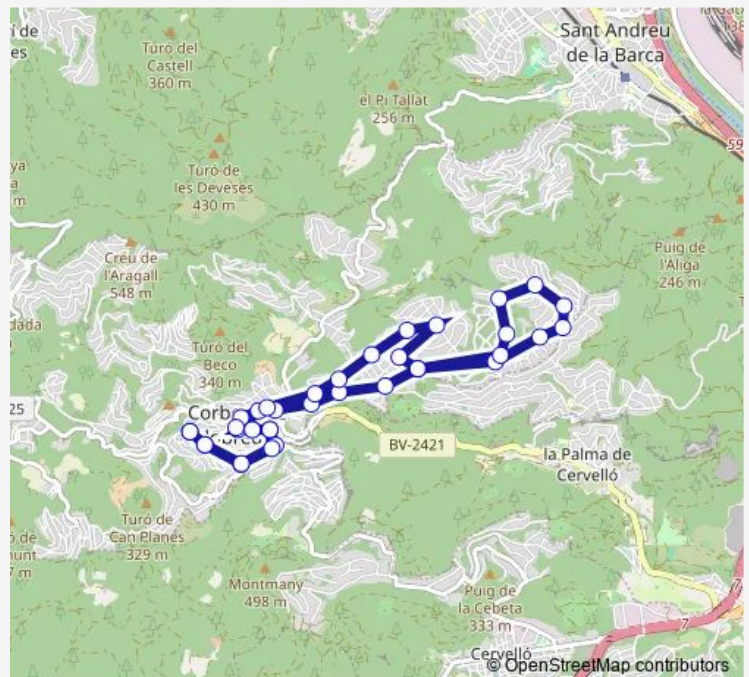

plaça del Corb

Can Montmany de Can Peçoles

av. Cases Pairals (Circuit)

Route schedule

c. Buenos Aires (Cap) — c. Buenos Aires (Cap)

Monday 07:15-20:40

Tuesday 07:15-20:40

Wednesday 07:15-20:40

Thursday 07:15-20:40

Friday 07:15-20:40

Saturday —

Sunday —

Route info

Direction: c. Buenos Aires (Cap)

Stops: 37

Trip Duration: 0 hour 44 min

■ L0946 — (L1) Urbà de Corbera: Cases Pairals

BusMaps

av. Can Montmany - carrer 13

Santa Maria de l'Avall (carrer 6)

Santa Maria de l'Avall (carrer 17)

Santa Maria de l'Avall (carrer 15)

Santa Maria de l'Avall (c. Tibidabo)

Thursday 07:30

Friday 07:30

Saturday —

Sunday —

Route info

Direction: c. Horts - c. Rafamans (D) Mb0255

Stops: 4

Trip Duration: 0 hour 15 min