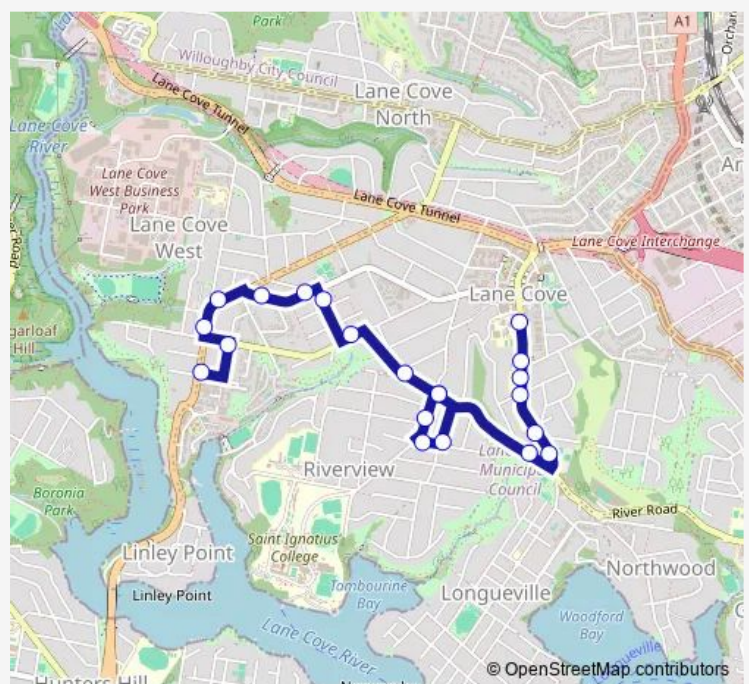

River Rd West Opp William Edward St

Longueville Rd After River Rd West

Currambena Public School, Longueville Rd

Longueville Rd At Alpha Rd

St Michael's Primary School, Longueville Rd

Longueville Rd Opp St Michael's Parish

Route schedule

Cope St Opp Caroline Chisholm Aged Care Facility — Lane Cove Public School, Longueville Rd

Monday	08:20
Tuesday	08:20
Wednesday	08:20
Thursday	08:20
Friday	08:20
Saturday	—
Sunday	—

Route info

Direction: Cope St Opp Caroline Chisholm Aged Care Facility

Stops: 21

Trip Duration: 0 hour 20 min

695w School Bus time schedules and route maps are available in an offline PDF at [busmaps.com](https://busmaps.com). Use the [busmaps.com](https://busmaps.com) website to see live bus times, train schedule or subway schedule, and step-by-step directions for all public transit in Sydney